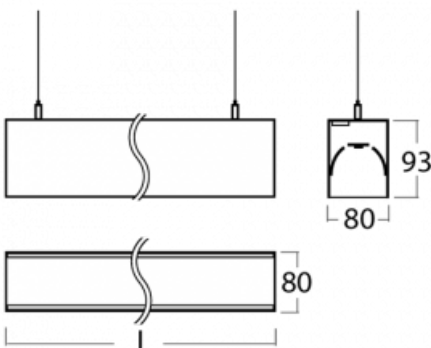

Luminaire

Lina80-S

11S-501I-30GGM3/840, B

EPD®

Lina80-S luminaires are available in recessed, surface, suspended or wall mounted versions, including the illuminated corner segments. Lina80-S system luminaire can be used to create different shapes or long lines, with special joints that prevent any light to shine through, creating thus a seamless visual effect, suitable for small offices as well as big halls.

Technical drawing

Type of installation Wall mounted, Suspended

Light distribution Direct-indirect

Luminaire shape Linear

Colour of the luminaires Black

Material Aluminium

Lifetime L90/B50 50 000 hours

Warranty 2 years

Description of luminaires Luminaire wall mounted/suspended

Dimensions 1683 mm × 80 mm × 93 mm
(l × w × h mm)

Light source LED MODUL

DIR optical system Microprisma

INDIR optical system Opal cover

Luminous flux* 6990 lm

00-00200, N
 straight connector

00-00300, N
 wire suspension
 2000mm

00-00301, N
 wire suspension
 4000mm

00-00302, N
 wire suspension
 6000mm

00-00355, B
 cable 5x0,75 2000mm,
 black

00-00356, B
 cable 5x0,75 4000mm,
 black