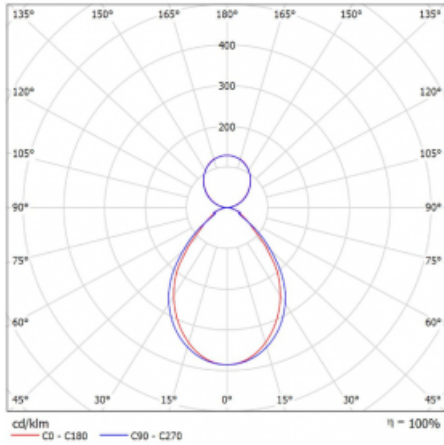

Curve

Luminaire power input* 37.6 W

Connection of the luminaires ON/OFF + 1h emergency

Electrical voltage 220-240V

Frequency 50/60Hz

⊕ CE IP 40

*±10 %