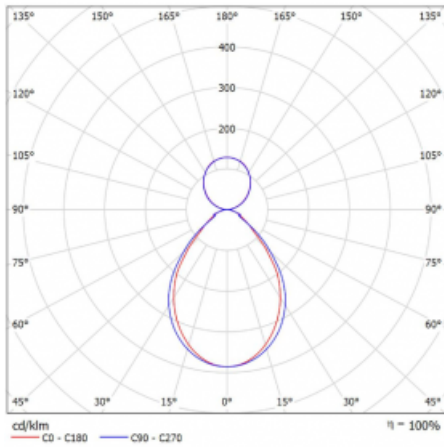

Curve

Luminaire power input* 37.6 W

Connection of the luminaires ON/OFF

Electrical voltage 220-240V

Frequency 50/60Hz

⊕ CE IP 40

*±10 %