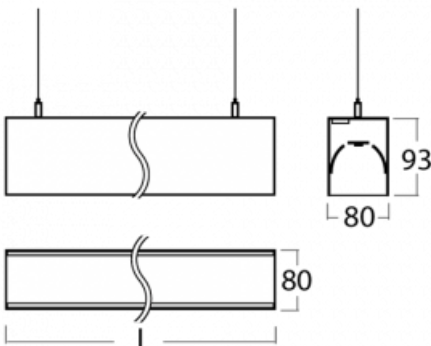

# Lina80-S

11S-501I-25GGM3/830, B

**EPD**<sup>®</sup>

Lina80-S luminaires are available in recessed, surface, suspended or wall mounted versions, including the illuminated corner segments. Lina80-S system luminaire can be used to create different shapes or long lines, with special joints that prevent any light to shine through, creating thus a seamless visual effect, suitable for small offices as well as big halls.

## Technical drawing

Type of installation	Wall mounted, Suspended
Light distribution	Direct-indirect
Luminaire shape	Linear
Colour of the luminaires	Black
Material	Aluminium
Lifetime	L90/B50 50 000 hours
Warranty	2 years
Description of luminaires	Luminaire wall mounted/suspended
Dimensions (l × w × h mm)	1403 mm × 80 mm × 93 mm
Light source	LED MODUL
DIR optical system	Microprisma
INDIR optical system	Opal cover
Luminous flux*	5310 lm
Colour Temperature	3000 K warm white
Luminous efficacy	108 lm/W
MacAdam Light source	2
Colour rendering index	80
UGR max. X=4H Y=8H, ρ=70,50,20	17.3