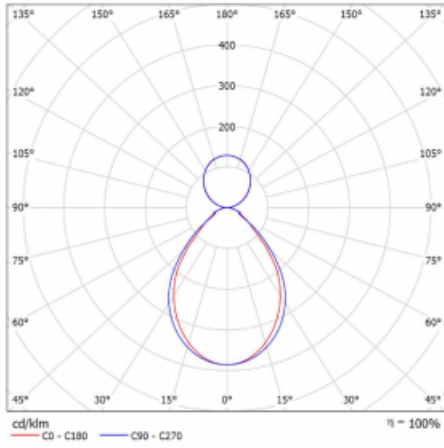

Curve

Luminaire power input* 49.2 W

Connection of the luminaires ON/OFF + 1h emergency

Electrical voltage 220-240V

Frequency 50/60Hz

⊕ CE IP 40

*±10 %