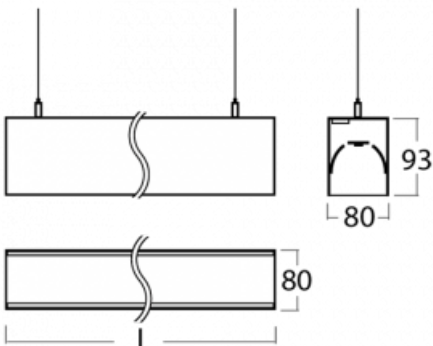

# Lina80-S

11S-501I-25GGM/840, S

EPD®

Lina80-S luminaires are available in recessed, surface, suspended or wall mounted versions, including the illuminated corner segments. Lina80-S system luminaire can be used to create different shapes or long lines, with special joints that prevent any light to shine through, creating thus a seamless visual effect, suitable for small offices as well as big halls.

## Technical drawing

Type of installation Wall mounted, Suspended

Light distribution Direct-indirect

Luminaire shape Linear

Colour of the luminaires Silver

Material Aluminium

Lifetime L90/B50 50 000 hours

Warranty 5 years

Description of luminaires Luminaire wall mounted/suspended

Dimensions 1403 mm × 80 mm × 93 mm

Light source LED MODUL

Type of optical system Microprisma

Luminous flux\* 5580 lm

Colour Temperature 4000 K cool white