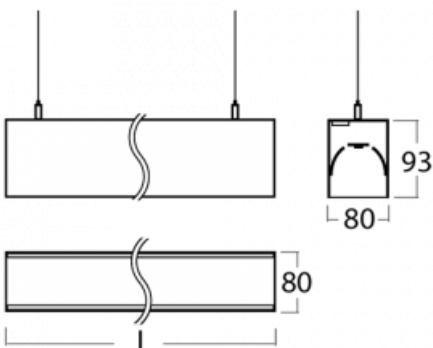

Luminaire

Lina80-S

11S-501I-25GGM/840, B

EPD®

Lina80-S luminaires are available in recessed, surface, suspended or wall mounted versions, including the illuminated corner segments. Lina80-S system luminaire can be used to create different shapes or long lines, with special joints that prevent any light to shine through, creating thus a seamless visual effect, suitable for small offices as well as big halls.

Technical drawing

| | |
|-----------------------------------|----------------------------------|
| Type of installation | Wall mounted, Suspended |
| Light distribution | Direct-indirect |
| Luminaire shape | Linear |
| Colour of the luminaires | Black |
| Material | Aluminium |
| Lifetime | L90/B50 50 000 hours |
| Warranty | 2 years |
| Description of luminaires | Luminaire wall mounted/suspended |
| Dimensions (l × w × h mm) | 1403 mm × 80 mm × 93 mm |
| Light source | LED MODUL |
| DIR optical system | Microprisma |
| INDIR optical system | Opal cover |
| Luminous flux* | 5580 lm |
| Colour Temperature | 4000 K cool white |
| Luminous efficacy | 113 lm/W |
| MacAdam Light source | 2 |
| Colour rendering index | 80 |
| UGR max. X=4H Y=8H, ρ=70,50,20 | 17.5 |

Installation instructions

Photos

Accessories

00-00200, N
 straight connector

00-00300, N
 wire suspension
 2000mm

00-00301, N
 wire suspension
 4000mm

00-00302, N
 wire suspension
 6000mm

00-00355, B
 cable 5x0,75 2000mm,
 black

00-00356, B
 cable 5x0,75 4000mm,
 black

00-00363, K
 cable 5x1,5 2000mm

00-00364, K
 cable 5x1,5 4000mm

00-00365, K
 cable 5x1,5 6000mm

00-00366, K
 cable 7x0,75 2000mm

00-00367, K
 cable 7x0,75 4000mm

00-00368, K
 cable 7x0,75 6000mm