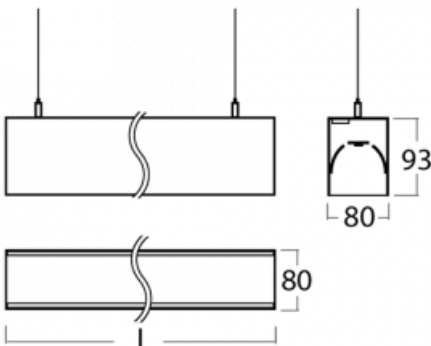

Luminaire

Lina80-S

11S-501I-25GGM/830, B

EPD®

Lina80-S luminaires are available in recessed, surface, suspended or wall mounted versions, including the illuminated corner segments. Lina80-S system luminaire can be used to create different shapes or long lines, with special joints that prevent any light to shine through, creating thus a seamless visual effect, suitable for small offices as well as big halls.

Technical drawing

Type of installation	Wall mounted, Suspended
Light distribution	Direct-indirect
Luminaire shape	Linear
Colour of the luminaires	Black
Material	Aluminium
Lifetime	L90/B50 50 000 hours
Warranty	2 years
Description of luminaires	Luminaire wall mounted/suspended
Dimensions (l × w × h mm)	1403 mm × 80 mm × 93 mm
Light source	LED MODUL
DIR optical system	Microprisma
INDIR optical system	Opal cover
Luminous flux*	5310 lm
Colour Temperature	3000 K warm white
Luminous efficacy	108 lm/W
MacAdam Light source	2
Colour rendering index	80
UGR max. X=4H Y=8H, ρ=70,50,20	17.3

Installation instructions

Photos

Accessories

00-00200, N
 straight connector

00-00300, N
 wire suspension
 2000mm

00-00301, N
 wire suspension
 4000mm

00-00302, N
 wire suspension
 6000mm

00-00355, B
 cable 5x0,75 2000mm,
 black

00-00356, B
 cable 5x0,75 4000mm,
 black

00-00363, K
 cable 5x1,5 2000mm

00-00364, K
 cable 5x1,5 4000mm

00-00365, K
 cable 5x1,5 6000mm

00-00366, K
 cable 7x0,75 2000mm

00-00367, K
 cable 7x0,75 4000mm

00-00368, K
 cable 7x0,75 6000mm