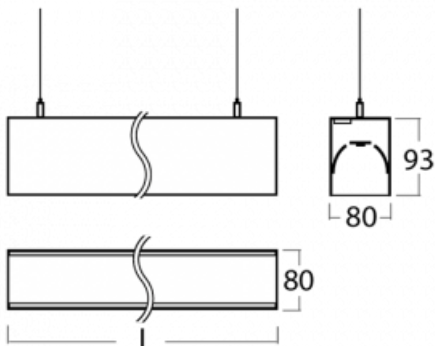

# Lina80-S

11S-501I-25GEE/840, S

EPD®

Lina80-S luminaires are available in recessed, surface, suspended or wall mounted versions, including the illuminated corner segments. Lina80-S system luminaire can be used to create different shapes or long lines, with special joints that prevent any light to shine through, creating thus a seamless visual effect, suitable for small offices as well as big halls.

## Technical drawing

Type of installation	Wall mounted, Suspended
Light distribution	Direct-indirect
Luminaire shape	Linear
Colour of the luminaires	Silver
Material	Aluminium
Lifetime	L90/B50 50 000 hours
Warranty	5 years
Description of luminaires	Luminaire wall mounted/suspended
Dimensions	1403 mm × 80 mm × 93 mm
Weight	5.4 kg
Light source	LED MODUL
Type of optical system	Microprisma
Luminous flux*	3630 lm
Colour Temperature	4000 K cool white
Luminous efficacy	121 lm/W
MacAdam Light source	2
Colour rendering index	80
UGR max. X=4H Y=8H, $\rho=70,50,20$	16