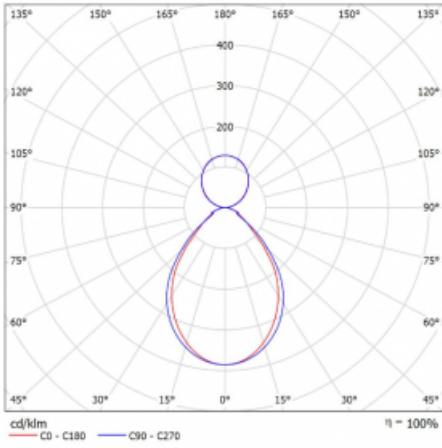

Curve

Luminaire power input* 51.6 W

Connection of the luminaires DALI

Electrical voltage 220-240V

Frequency 50/60Hz

⊕ CE IP 40

*±10 %