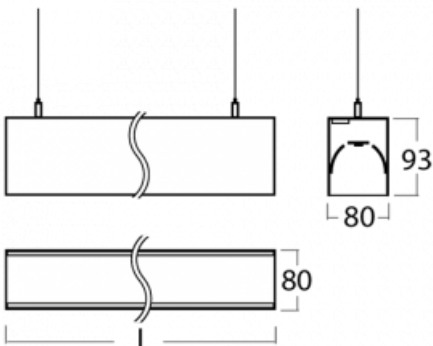

Luminaire

Lina80-S

11S-501I-20GHD/840, W

EPD®

Lina80-S luminaires are available in recessed, surface, suspended or wall mounted versions, including the illuminated corner segments. Lina80-S system luminaire can be used to create different shapes or long lines, with special joints that prevent any light to shine through, creating thus a seamless visual effect, suitable for small offices as well as big halls.

Technical drawing

Type of installation Wall mounted, Suspended

Light distribution Direct-indirect

Luminaire shape Linear

Colour of the luminaires White

Material Aluminium

Lifetime L90/B50 50 000 hours

Warranty 5 years

Description of luminaires Luminaire wall mounted/suspended

Dimensions 1122 mm × 80 mm × 93 mm
(l × w × h mm)

Light source LED MODUL

DIR optical system Microprisma

INDIR optical system Opal cover

Luminous flux* 5510 lm

00-00200, N
 straight connector

00-00300, N
 wire suspension
 2000mm

00-00301, N
 wire suspension
 4000mm

00-00302, N
 wire suspension
 6000mm

00-00355, W
 cable 5x0,75 2000mm,
 white

00-00356, W
 cable 5x0,75 4000mm,
 white