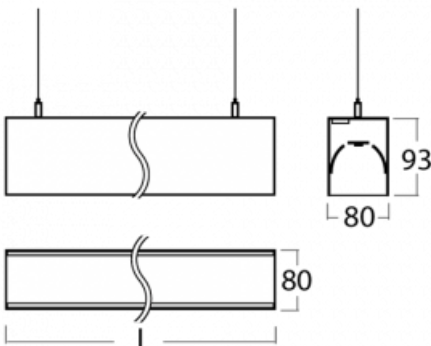

Luminaire

Lina80-S

11S-501I-20GGM3/830, W

EPD®

Lina80-S luminaires are available in recessed, surface, suspended or wall mounted versions, including the illuminated corner segments. Lina80-S system luminaire can be used to create different shapes or long lines, with special joints that prevent any light to shine through, creating thus a seamless visual effect, suitable for small offices as well as big halls.

Technical drawing

Type of installation	Wall mounted, Suspended
Light distribution	Direct-indirect
Luminaire shape	Linear
Colour of the luminaires	White
Material	Aluminium
Lifetime	L90/B50 50 000 hours
Warranty	2 years
Description of luminaires	Luminaire wall mounted/suspended
Dimensions (l × w × h mm)	1122 mm × 80 mm × 93 mm
Light source	LED MODUL
DIR optical system	Microprisma
INDIR optical system	Opal cover
Luminous flux*	3970 lm
Colour Temperature	3000 K warm white
Luminous efficacy	108 lm/W
MacAdam Light source	2
Colour rendering index	80
UGR max. X=4H Y=8H, ρ=70,50,20	17.7

Installation instructions

Photos

Accessories

00-00200, N
straight connector

00-00300, N
wire suspension
2000mm

00-00301, N
wire suspension
4000mm

00-00302, N
wire suspension
6000mm

00-00355, W
cable 5x0,75 2000mm,
white

00-00356, W
cable 5x0,75 4000mm,
white

00-00363, K
cable 5x1,5 2000mm

00-00364, K
cable 5x1,5 4000mm

00-00365, K
cable 5x1,5 6000mm

00-00366, K
cable 7x0,75 2000mm

00-00367, K
cable 7x0,75 4000mm

00-00368, K
cable 7x0,75 6000mm