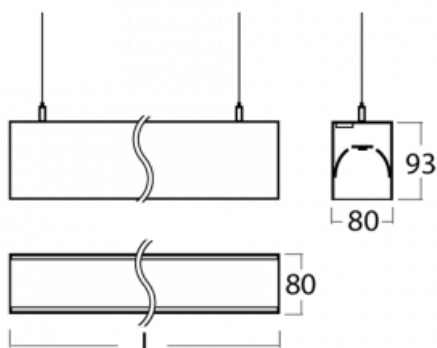

# Lina80-S

11S-501I-20GGD/830, W

EPD®

Lina80-S luminaires are available in recessed, surface, suspended or wall mounted versions, including the illuminated corner segments. Lina80-S system luminaire can be used to create different shapes or long lines, with special joints that prevent any light to shine through, creating thus a seamless visual effect, suitable for small offices as well as big halls.

## Technical drawing

Type of installation	Wall mounted, Suspended
Light distribution	Direct-indirect
Luminaire shape	Linear
Colour of the luminaires	White
Material	Aluminium
Lifetime	L90/B50 50 000 hours
Warranty	5 years
Description of luminaires	Luminaire wall mounted/suspended
Dimensions	1122 mm × 80 mm × 93 mm
Weight	4.8 kg
Light source	LED MODUL
Type of optical system	Microprisma
Luminous flux*	3970 lm
Colour Temperature	3000 K warm white
Luminous efficacy	108 lm/W
MacAdam Light source	2
Colour rendering index	80
UGR max. X=4H Y=8H, $\rho=70,50,20$	17.7