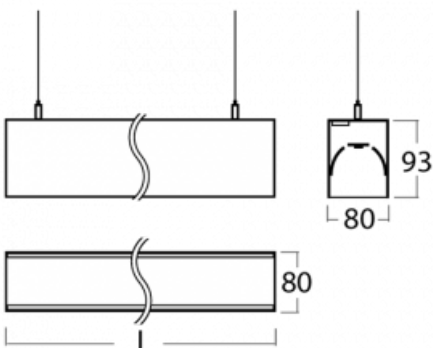

Luminaire

Lina80-S

11S-501I-20GEM/840, B

EPD®

Lina80-S luminaires are available in recessed, surface, suspended or wall mounted versions, including the illuminated corner segments. Lina80-S system luminaire can be used to create different shapes or long lines, with special joints that prevent any light to shine through, creating thus a seamless visual effect, suitable for small offices as well as big halls.

Technical drawing

Type of installation	Wall mounted, Suspended
----------------------	-------------------------

Light distribution	Direct-indirect
--------------------	-----------------

Luminaire shape	Linear
-----------------	--------

Description of luminaires	Luminaire wall mounted/suspended
---------------------------	----------------------------------

Dimensions (l × w × h mm)	1122 mm × 80 mm × 93 mm
---------------------------	-------------------------