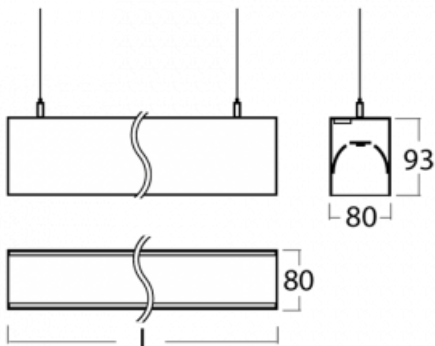

# Lina80-S

11S-501I-20GEE/830, W

EPD®

Lina80-S luminaires are available in recessed, surface, suspended or wall mounted versions, including the illuminated corner segments. Lina80-S system luminaire can be used to create different shapes or long lines, with special joints that prevent any light to shine through, creating thus a seamless visual effect, suitable for small offices as well as big halls.

## Technical drawing

Type of installation	Wall mounted, Suspended
Light distribution	Direct-indirect
Luminaire shape	Linear
Colour of the luminaires	White
Material	Aluminium
Lifetime	L90/B50 50 000 hours
Warranty	5 years
Description of luminaires	Luminaire wall mounted/suspended
Dimensions	1122 mm × 80 mm × 93 mm
Weight	4.3 kg
Light source	LED MODUL
Type of optical system	Microprisma
Luminous flux*	2580 lm
Colour Temperature	3000 K warm white
Luminous efficacy	114 lm/W
MacAdam Light source	2
Colour rendering index	80
UGR max. X=4H Y=8H, $\rho=70,50,20$	16.2