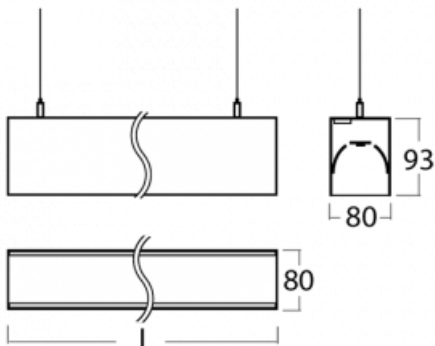

Dimensions 842 mm × 80 mm × 93 mm
(l × w × h mm)

Light source LED MODUL

DIR optical system Microprisma

INDIR optical system Opal cover

Luminous flux* 3650 lm

Colour Temperature 4000 K cool white

Luminous efficacy 106 lm/W

MacAdam Light source 2

Colour rendering index 80

UGR max. X=4H 19.5
Y=8H, ρ=70,50,20

Luminaire

Lina80-S

11S-501I-15GHD/840, W

Lina80-S luminaires are available in recessed, surface, suspended or wall mounted versions, including the illuminated corner segments. Lina80-S system luminaire can be used to create different shapes or long lines, with special joints that prevent any light to shine through, creating thus a seamless visual effect, suitable for small offices as well as big halls.

Technical drawing

Curve

Luminaire power input* 34.4 W

Connection of the luminaires DALI

Electrical voltage 220-240V

Frequency 50/60Hz

⊕ CE IP 40

*±10 %

00-00355, W
 cable 5x0,75 2000mm,
 white

00-00356, W
 cable 5x0,75 4000mm,
 white

00-00363, K
 cable 5x1,5 2000mm

00-00364, K
 cable 5x1,5 4000mm

00-00365, K
 cable 5x1,5 6000mm

00-00366, K
 cable 7x0,75 2000mm