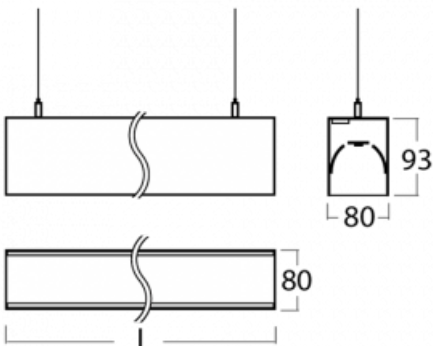

Dimensions (l × w × h mm) 842 mm × 80 mm × 93 mm

Light source LED MODUL

DIR optical system Microprisma

INDIR optical system Opal cover

Luminous flux* 3650 lm

Colour Temperature 4000 K cool white

Luminous efficacy 106 lm/W

MacAdam Light source 2

Colour rendering index 80

UGR max. X=4H Y=8H, ρ=70,50,20 19.5

Luminaire

Lina80-S

11S-501I-15GHD/840, B

Lina80-S luminaires are available in recessed, surface, suspended or wall mounted versions, including the illuminated corner segments. Lina80-S system luminaire can be used to create different shapes or long lines, with special joints that prevent any light to shine through, creating thus a seamless visual effect, suitable for small offices as well as big halls.

Technical drawing

Curve

Luminaire power input* 34.4 W

Connection of the luminaires DALI

Electrical voltage 220-240V

Frequency 50/60Hz

⊕ CE IP 40

*±10 %

00-00355, B
 cable 5x0,75 2000mm,
 black

00-00356, B
 cable 5x0,75 4000mm,
 black

00-00363, K
 cable 5x1,5 2000mm

00-00364, K
 cable 5x1,5 4000mm

00-00365, K
 cable 5x1,5 6000mm

00-00366, K
 cable 7x0,75 2000mm