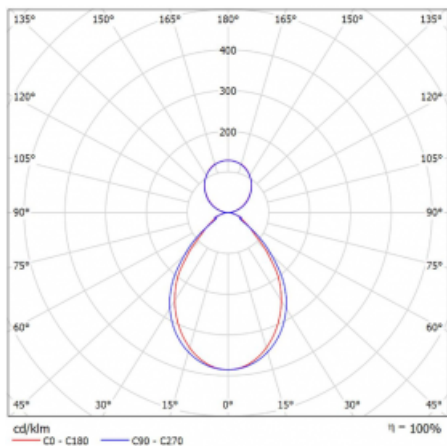

Curve

Luminaire power input* 24.6 W

Connection of the luminaires ON/OFF

Electrical voltage 220-240V

Frequency 50/60Hz

⊕ CE IP 40

*±10 %