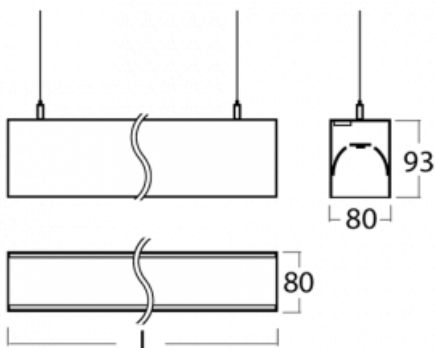

Luminaire

Lina80-S

11S-501I-15GGD/830, B

EPD®

Lina80-S luminaires are available in recessed, surface, suspended or wall mounted versions, including the illuminated corner segments. Lina80-S system luminaire can be used to create different shapes or long lines, with special joints that prevent any light to shine through, creating thus a seamless visual effect, suitable for small offices as well as big halls.

Technical drawing

Type of installation	Wall mounted, Suspended
Light distribution	Direct-indirect
Luminaire shape	Linear
Colour of the luminaires	Black
Material	Aluminium
Lifetime	L90/B50 50 000 hours
Warranty	5 years
Description of luminaires	Luminaire wall mounted/suspended
Dimensions (l × w × h mm)	842 mm × 80 mm × 93 mm
Weight	3.5 kg
Light source	LED MODUL
DIR optical system	Microprisma
INDIR optical system	Opal cover
Luminous flux*	2630 lm
Colour Temperature	3000 K warm white
Luminous efficacy	107 lm/W
MacAdam Light source	2
Colour rendering index	80
UGR max. X=4H Y=8H, $\rho=70,50,20$	18.4

Curve

Luminaire power input* 24.6 W

Connection of the luminaires DALI

Electrical voltage 220-240V

Frequency 50/60Hz

⊕ CE IP 40

*±10 %

Downloads

Installation instructions

Photos

Accessories

00-00200, N
 straight connector

00-00300, N
 wire suspension
 2000mm

00-00301, N
 wire suspension
 4000mm

00-00302, N
 wire suspension
 6000mm

00-00355, B
 cable 5x0,75 2000mm,
 black