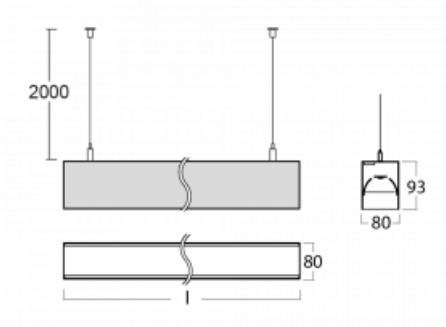

Technical drawing

Type of installation	Wall mounted, Suspended

Light distribution	Direct-indirect

Luminaire shape	Linear

Colour of the luminaires	White

Material	Aluminium

Lifetime	L90/B50 50 000 hours

Warranty	5 years

Description of luminaires	Luminaire wall mounted/suspended

Dimensions (l × w × h mm)	2244 mm × 80 mm × 93 mm

Light source	LED MODUL

DIR optical system	MP PRO UGR

INDIR optical system	Opal cover

Luminous flux*	10350 lm

Colour Temperature	4000 K cool white

Luminous efficacy	134 lm/W

MacAdam Light source	2

Colour rendering index	80

UGR max. X=4H Y=8H, ρ=70,50,20	15.3