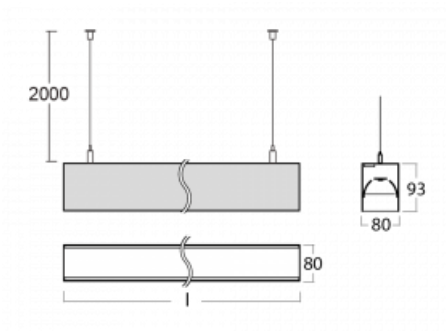

# Lina80-S

11S-501B-40GGD/830, B

EPD®

Lina80-S luminaires are available in recessed, surface, suspended or wall mounted versions, including the illuminated corner segments. Lina80-S system luminaire can be used to create different shapes or long lines, with special joints that prevent any light to shine through, creating thus a seamless visual effect, suitable for small offices as well as big halls.

## Technical drawing

Type of installation Wall mounted, Suspended

Light distribution Direct-indirect

Luminaire shape Linear

Colour of the luminaires Black

Material Aluminium

Lifetime L90/B50 50 000 hours

Warranty 5 years

Description of luminaires Luminaire wall mounted/suspended

Dimensions 2244 mm × 80 mm × 93 mm

Light source LED MODUL

Type of optical system MP PRO UGR

Luminous flux\* 9930 lm

Colour Temperature 3000 K warm white