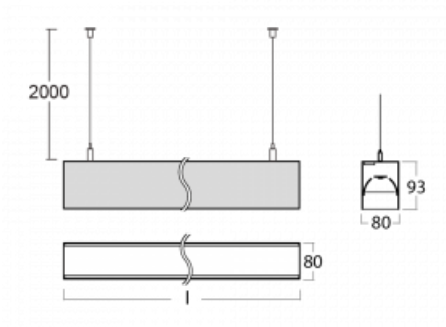

# Lina80-S

11S-501B-35GGM3/830, W

**EPD<sup>®</sup>**

Lina80-S luminaires are available in recessed, surface, suspended or wall mounted versions, including the illuminated corner segments. Lina80-S system luminaire can be used to create different shapes or long lines, with special joints that prevent any light to shine through, creating thus a seamless visual effect, suitable for small offices as well as big halls.

**Technical drawing**

Type of installation	Wall mounted, Suspended
Light distribution	Direct-indirect
Luminaire shape	Linear
Colour of the luminaires	White
Material	Aluminium
Lifetime	L90/B50 50 000 hours
Warranty	2 years
Description of luminaires	Luminaire wall mounted/suspended
Dimensions	1964 mm × 80 mm × 93 mm
Light source	LED MODUL
Type of optical system	MP PRO UGR
Luminous flux*	8610 lm
Colour Temperature	3000 K warm white
Luminous efficacy	128 lm/W
MacAdam Light source	2
Colour rendering index	80
UGR max. X=4H Y=8H, ρ=70,50,20	17.1