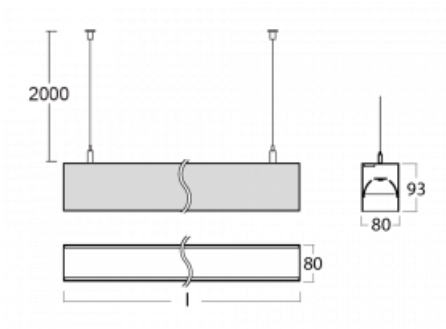

# Lina80-S

11S-501B-35GGD/840, S

**EPD®**

Lina80-S luminaires are available in recessed, surface, suspended or wall mounted versions, including the illuminated corner segments. Lina80-S system luminaire can be used to create different shapes or long lines, with special joints that prevent any light to shine through, creating thus a seamless visual effect, suitable for small offices as well as big halls.

**Technical drawing**

Type of installation	Wall mounted, Suspended
----------------------	-------------------------

Light distribution	Direct-indirect
--------------------	-----------------

Luminaire shape	Linear
-----------------	--------

Description of luminaires	Luminaire wall mounted/suspended
---------------------------	----------------------------------

Dimensions	1964 mm × 80 mm × 93 mm
------------	-------------------------

Light source	LED MODUL
--------------	-----------