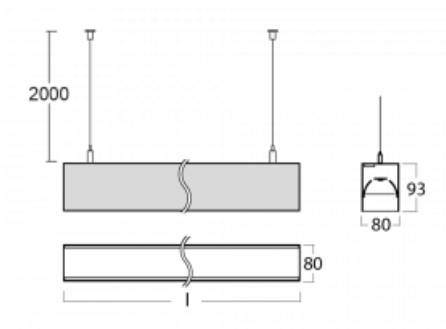

# Lina80-S

11S-501B-35GGD/830, B

**EPD<sup>®</sup>**

Lina80-S luminaires are available in recessed, surface, suspended or wall mounted versions, including the illuminated corner segments. Lina80-S system luminaire can be used to create different shapes or long lines, with special joints that prevent any light to shine through, creating thus a seamless visual effect, suitable for small offices as well as big halls.

**Technical drawing**

Type of installation	Wall mounted, Suspended
Light distribution	Direct-indirect
Luminaire shape	Linear
Colour of the luminaires	Black
Material	Aluminium
Lifetime	L90/B50 50 000 hours
Warranty	5 years
Description of luminaires	Luminaire wall mounted/suspended
Dimensions	1964 mm × 80 mm × 93 mm
Light source	LED MODUL
Type of optical system	MP PRO UGR
Luminous flux*	8610 lm
Colour Temperature	3000 K warm white
Luminous efficacy	128 lm/W
MacAdam Light source	2
Colour rendering index	80
UGR max. X=4H Y=8H, ρ=70,50,20	17.1