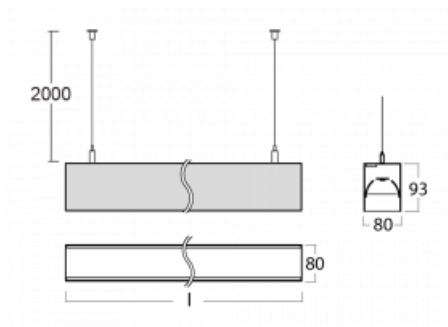

# Lina80-S

11S-501B-30GGM3/830, W

EPD®

Lina80-S luminaires are available in recessed, surface, suspended or wall mounted versions, including the illuminated corner segments. Lina80-S system luminaire can be used to create different shapes or long lines, with special joints that prevent any light to shine through, creating thus a seamless visual effect, suitable for small offices as well as big halls.

## Technical drawing

Type of installation	Wall mounted, Suspended
Light distribution	Direct-indirect
Luminaire shape	Linear
Colour of the luminaires	White
Material	Aluminium
Lifetime	L90/B50 50 000 hours
Warranty	2 years
Description of luminaires	Luminaire wall mounted/suspended
Dimensions	1683 mm × 80 mm × 93 mm
Light source	LED MODUL
Type of optical system	MP PRO UGR
Luminous flux*	7290 lm
Colour Temperature	3000 K warm white
Luminous efficacy	130 lm/W
MacAdam Light source	2
Colour rendering index	80
UGR max. X=4H Y=8H, ρ=70,50,20	17