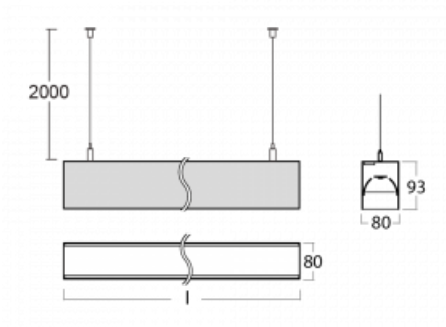

# Lina80-S

11S-501B-30GGE/840, W

EPD®

Lina80-S luminaires are available in recessed, surface, suspended or wall mounted versions, including the illuminated corner segments. Lina80-S system luminaire can be used to create different shapes or long lines, with special joints that prevent any light to shine through, creating thus a seamless visual effect, suitable for small offices as well as big halls.

## Technical drawing

Type of installation Wall mounted, Suspended

Light distribution Direct-indirect

Luminaire shape Linear

Colour of the luminaires White

Material Aluminium

Lifetime L90/B50 50 000 hours

Warranty 5 years

Description of luminaires Luminaire wall mounted/suspended

Dimensions 1683 mm × 80 mm × 93 mm

Light source LED MODUL

Type of optical system MP PRO UGR

Luminous flux\* 7590 lm

Colour Temperature 4000 K cool white