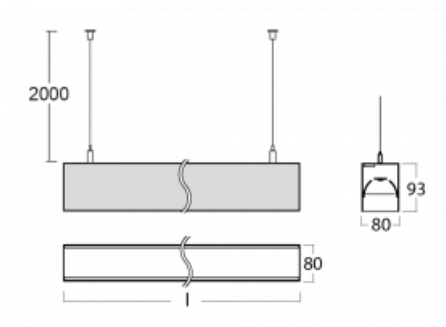

Luminaire

Lina80-S

11S-501B-30GGE/840, W

EPD®

Lina80-S luminaires are available in recessed, surface, suspended or wall mounted versions, including the illuminated corner segments. Lina80-S system luminaire can be used to create different shapes or long lines, with special joints that prevent any light to shine through, creating thus a seamless visual effect, suitable for small offices as well as big halls.

Technical drawing

Type of installation	Wall mounted, Suspended
Light distribution	Direct-indirect
Luminaire shape	Linear
Colour of the luminaires	White
Material	Aluminium
Lifetime	L90/B50 50 000 hours
Warranty	5 years
Description of luminaires	Luminaire wall mounted/suspended
Dimensions (l × w × h mm)	1683 mm × 80 mm × 93 mm
Light source	LED MODUL
DIR optical system	MP PRO UGR
INDIR optical system	Opal cover
Luminous flux*	7590 lm
Colour Temperature	4000 K cool white
Luminous efficacy	135 lm/W
MacAdam Light source	2
Colour rendering index	80
UGR max. X=4H Y=8H, ρ=70,50,20	15.5

00-00300, N
 wire suspension
 2000mm

00-00301, N
 wire suspension
 4000mm

00-00302, N
 wire suspension
 6000mm

00-00352, W
 cable 3x0,75 2000mm,
 white

00-00355, W
 cable 5x0,75 2000mm,
 white

00-00356, W
 cable 5x0,75 4000mm,
 white

00-00358, W
 cable 3x0,75 4000mm,
 white

00-00360, W
 cable 3x0,75 6000mm,
 white

00-00363, K
 cable 5x1,5 2000mm

00-00364, K
 cable 5x1,5 4000mm

00-00365, K
 cable 5x1,5 6000mm

00-00370, W
 ceiling cup 80x80x32mm