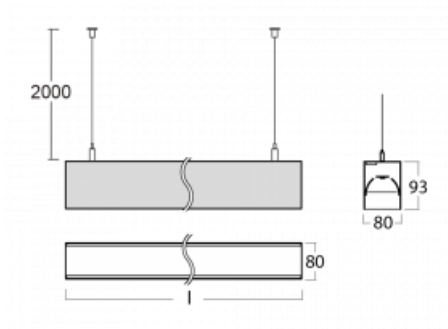

# Lina80-S

11S-501B-25GGE/830, W

**EPD®**

Lina80-S luminaires are available in recessed, surface, suspended or wall mounted versions, including the illuminated corner segments. Lina80-S system luminaire can be used to create different shapes or long lines, with special joints that prevent any light to shine through, creating thus a seamless visual effect, suitable for small offices as well as big halls.

**Technical drawing**

Type of installation	Wall mounted, Suspended
----------------------	-------------------------

Light distribution	Direct-indirect
--------------------	-----------------

Luminaire shape	Linear
-----------------	--------

Description of luminaires	Luminaire wall mounted/suspended
---------------------------	----------------------------------

Dimensions	1403 mm × 80 mm × 93 mm
------------	-------------------------

Light source	LED MODUL
--------------	-----------