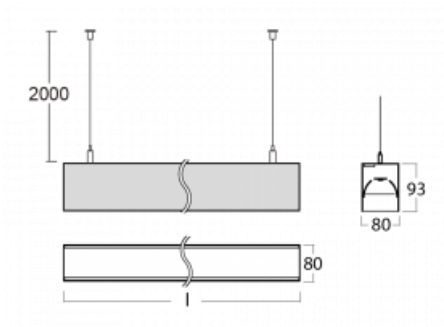

Luminaire

Lina80-S

11S-501B-20GGE/840, W

EPD®

Lina80-S luminaires are available in recessed, surface, suspended or wall mounted versions, including the illuminated corner segments. Lina80-S system luminaire can be used to create different shapes or long lines, with special joints that prevent any light to shine through, creating thus a seamless visual effect, suitable for small offices as well as big halls.

Technical drawing

Type of installation	Wall mounted, Suspended
Light distribution	Direct-indirect
Luminaire shape	Linear
Colour of the luminaires	White
Material	Aluminium
Lifetime	L90/B50 50 000 hours
Warranty	5 years
Description of luminaires	Luminaire wall mounted/suspended
Dimensions (l × w × h mm)	1122 mm × 80 mm × 93 mm
Light source	LED MODUL
DIR optical system	MP PRO UGR
INDIR optical system	Opal cover
Luminous flux*	4830 lm
Colour Temperature	4000 K cool white
Luminous efficacy	135 lm/W
MacAdam Light source	2
Colour rendering index	80
UGR max. X=4H Y=8H, ρ=70,50,20	15.7

00-00300, N
 wire suspension
 2000mm

00-00301, N
 wire suspension
 4000mm

00-00302, N
 wire suspension
 6000mm

00-00352, W
 cable 3x0,75 2000mm,
 white

00-00355, W
 cable 5x0,75 2000mm,
 white

00-00356, W
 cable 5x0,75 4000mm,
 white

00-00358, W
 cable 3x0,75 4000mm,
 white

00-00360, W
 cable 3x0,75 6000mm,
 white

00-00363, K
 cable 5x1,5 2000mm

00-00364, K
 cable 5x1,5 4000mm

00-00365, K
 cable 5x1,5 6000mm

00-00370, W
 ceiling cup 80x80x32mm