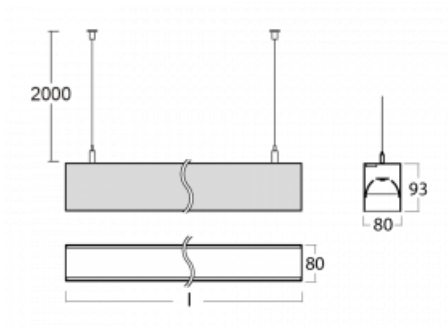

# Lina80-S

11S-501B-15GGM3/840, W

EPD®

Lina80-S luminaires are available in recessed, surface, suspended or wall mounted versions, including the illuminated corner segments. Lina80-S system luminaire can be used to create different shapes or long lines, with special joints that prevent any light to shine through, creating thus a seamless visual effect, suitable for small offices as well as big halls.

## Technical drawing

Type of installation Wall mounted, Suspended

Light distribution Direct-indirect

Luminaire shape Linear

Colour of the luminaires White

Material Aluminium

Lifetime L90/B50 50 000 hours

Warranty 2 years

Description of luminaires Luminaire wall mounted/suspended

Dimensions 842 mm × 80 mm × 93 mm

Light source LED MODUL

Type of optical system MP PRO UGR

Luminous flux\* 3450 lm

Colour Temperature 4000 K cool white