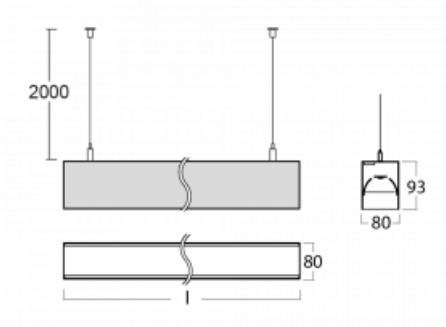

# Lina80-S

11S-501B-15GGM3/830, S

**EPD®**

Lina80-S luminaires are available in recessed, surface, suspended or wall mounted versions, including the illuminated corner segments. Lina80-S system luminaire can be used to create different shapes or long lines, with special joints that prevent any light to shine through, creating thus a seamless visual effect, suitable for small offices as well as big halls.

**Technical drawing**

Type of installation	Wall mounted, Suspended
----------------------	-------------------------

Light distribution	Direct-indirect
--------------------	-----------------

Luminaire shape	Linear
-----------------	--------

Description of luminaires	Luminaire wall mounted/suspended
---------------------------	----------------------------------

Dimensions	842 mm × 80 mm × 93 mm
------------	------------------------

Light source	LED MODUL
--------------	-----------