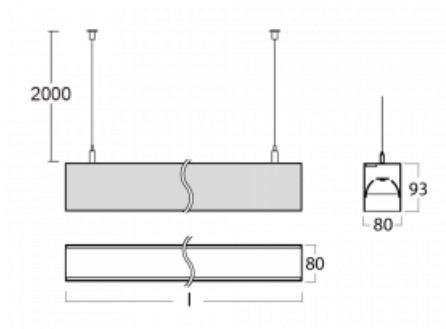

# Lina80-S

11S-501B-15GGE/840, B

**EPD**<sup>®</sup>

Lina80-S luminaires are available in recessed, surface, suspended or wall mounted versions, including the illuminated corner segments. Lina80-S system luminaire can be used to create different shapes or long lines, with special joints that prevent any light to shine through, creating thus a seamless visual effect, suitable for small offices as well as big halls.

## Technical drawing

Type of installation Wall mounted, Suspended

Light distribution Direct-indirect

Luminaire shape Linear

Colour of the luminaires Black

Material Aluminium

Lifetime L90/B50 50 000 hours

Warranty 5 years

Description of luminaires Luminaire wall mounted/suspended

Dimensions 842 mm × 80 mm × 93 mm

Light source LED MODUL

Type of optical system MP PRO UGR

Luminous flux\* 3450 lm

Colour Temperature 4000 K cool white