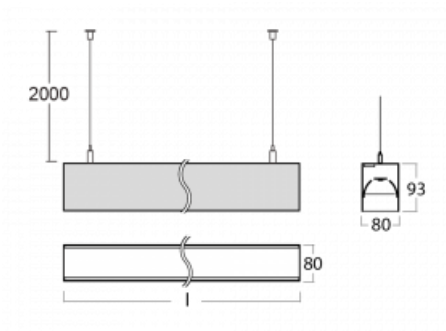

# Lina80-S

11S-501B-15GGD/840, W

EPD®

Lina80-S luminaires are available in recessed, surface, suspended or wall mounted versions, including the illuminated corner segments. Lina80-S system luminaire can be used to create different shapes or long lines, with special joints that prevent any light to shine through, creating thus a seamless visual effect, suitable for small offices as well as big halls.

## Technical drawing

Type of installation	Wall mounted, Suspended
Light distribution	Direct-indirect
Luminaire shape	Linear
Colour of the luminaires	White
Material	Aluminium
Lifetime	L90/B50 50 000 hours
Warranty	5 years
Description of luminaires	Luminaire wall mounted/suspended
Dimensions	842 mm × 80 mm × 93 mm
Light source	LED MODUL
Type of optical system	MP PRO UGR
Luminous flux*	3450 lm
Colour Temperature	4000 K cool white
Luminous efficacy	130 lm/W
MacAdam Light source	2
Colour rendering index	80
UGR max. X=4H Y=8H, ρ=70,50,20	15.9