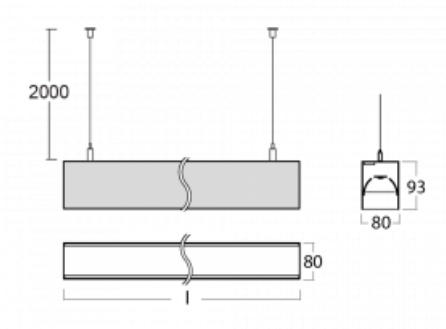

# Lina80-S

11S-501B-15GGD/830, W

EPD®

Lina80-S luminaires are available in recessed, surface, suspended or wall mounted versions, including the illuminated corner segments. Lina80-S system luminaire can be used to create different shapes or long lines, with special joints that prevent any light to shine through, creating thus a seamless visual effect, suitable for small offices as well as big halls.

## Technical drawing

Type of installation	Wall mounted, Suspended
Light distribution	Direct-indirect
Luminaire shape	Linear
Colour of the luminaires	White
Material	Aluminium
Lifetime	L90/B50 50 000 hours
Warranty	5 years
Description of luminaires	Luminaire wall mounted/suspended
Dimensions	842 mm × 80 mm × 93 mm
Light source	LED MODUL
Type of optical system	MP PRO UGR
Luminous flux*	3310 lm
Colour Temperature	3000 K warm white
Luminous efficacy	125 lm/W
MacAdam Light source	2
Colour rendering index	80
UGR max. X=4H Y=8H, ρ=70,50,20	16.7