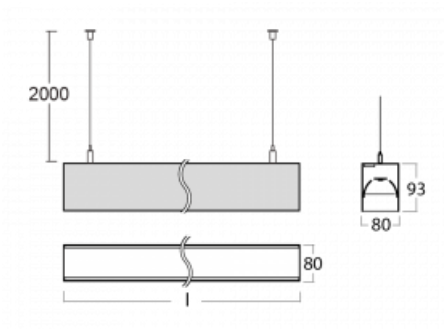

Luminaire

Lina80-S

11S-501B-10GGE/840, S

EPD®

Lina80-S luminaires are available in recessed, surface, suspended or wall mounted versions, including the illuminated corner segments. Lina80-S system luminaire can be used to create different shapes or long lines, with special joints that prevent any light to shine through, creating thus a seamless visual effect, suitable for small offices as well as big halls.

Technical drawing

| | |
|-----------------------------------|----------------------------------|
| Type of installation | Wall mounted, Suspended |
| Light distribution | Direct-indirect |
| Luminaire shape | Linear |
| Colour of the luminaires | Silver |
| Material | Aluminium |
| Lifetime | L90/B50 50 000 hours |
| Warranty | 5 years |
| Description of luminaires | Luminaire wall mounted/suspended |
| Dimensions | 561 mm × 80 mm × 93 mm |
| Light source | LED MODUL |
| Type of optical system | MP PRO UGR |
| Luminous flux* | 2070 lm |
| Colour Temperature | 4000 K cool white |
| Luminous efficacy | 127 lm/W |
| MacAdam Light source | 2 |
| Colour rendering index | 80 |
| UGR max. X=4H Y=8H, ρ=70,50,20 | 16.5 |