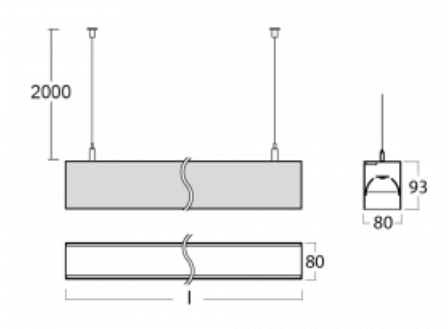

# Lina80-S

11S-501B-10GGE/840, B

EPD®

Lina80-S luminaires are available in recessed, surface, suspended or wall mounted versions, including the illuminated corner segments. Lina80-S system luminaire can be used to create different shapes or long lines, with special joints that prevent any light to shine through, creating thus a seamless visual effect, suitable for small offices as well as big halls.

## Technical drawing

Type of installation	Wall mounted, Suspended
Light distribution	Direct-indirect
Luminaire shape	Linear
Colour of the luminaires	Black
Material	Aluminium
Lifetime	L90/B50 50 000 hours
Warranty	5 years
Description of luminaires	Luminaire wall mounted/suspended
Dimensions	561 mm × 80 mm × 93 mm
Light source	LED MODUL
Type of optical system	MP PRO UGR
Luminous flux*	2070 lm
Colour Temperature	4000 K cool white
Luminous efficacy	127 lm/W
MacAdam Light source	2
Colour rendering index	80
UGR max. X=4H Y=8H, ρ=70,50,20	16.5