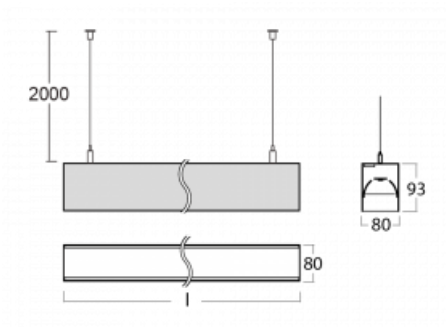

# Lina80-S

11S-501B-10GGD/830, S

Lina80-S luminaires are available in recessed, surface, suspended or wall mounted versions, including the illuminated corner segments. Lina80-S system luminaire can be used to create different shapes or long lines, with special joints that prevent any light to shine through, creating thus a seamless visual effect, suitable for small offices as well as big halls.

## Technical drawing

Type of installation Wall mounted, Suspended

Light distribution Direct-indirect

Luminaire shape Linear

Colour of the luminaires Silver

Material Aluminium

Lifetime L90/B50 50 000 hours

Warranty 5 years

Description of luminaires Luminaire wall mounted/suspended

Dimensions (l × w × h mm) 561 mm × 80 mm × 93 mm

Light source LED MODUL

DIR optical system MP PRO UGR

INDIR optical system Opal cover

Luminous flux\* 1980 lm