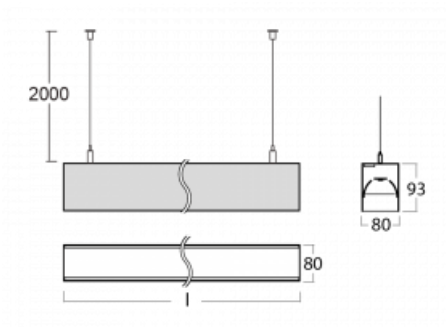

Luminaire

Lina80-S

11S-501B-10GGD/830, B

Lina80-S luminaires are available in recessed, surface, suspended or wall mounted versions, including the illuminated corner segments. Lina80-S system luminaire can be used to create different shapes or long lines, with special joints that prevent any light to shine through, creating thus a seamless visual effect, suitable for small offices as well as big halls.

Technical drawing

Type of installation	Wall mounted, Suspended
----------------------	-------------------------

Light distribution	Direct-indirect
--------------------	-----------------

Luminaire shape	Linear
-----------------	--------

Description of luminaires	Luminaire wall mounted/suspended
---------------------------	----------------------------------

Dimensions (l × w × h mm)	561 mm × 80 mm × 93 mm
---------------------------	------------------------