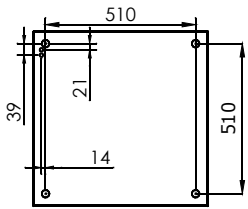

600x600x129 mm