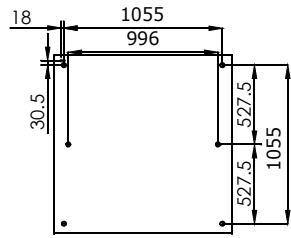

1500x1500x129mm