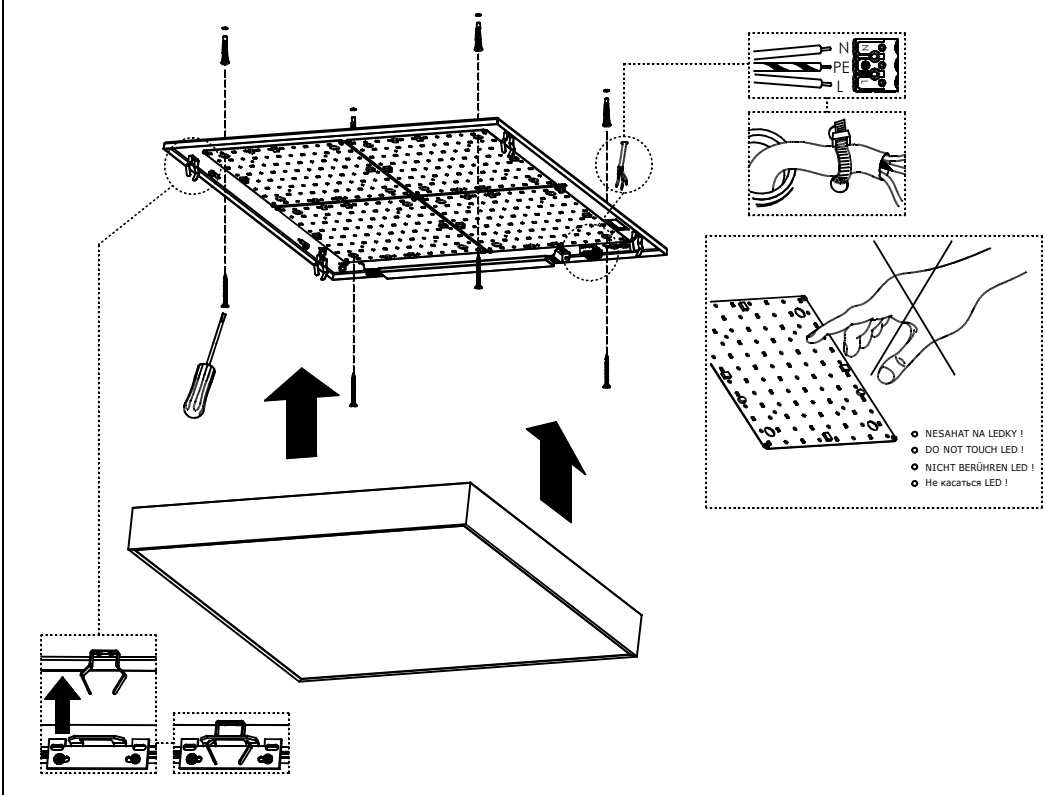

119-214*-10GE*
119-214*-40GE*
119-214*-90GE*

LED
LED
LED

119-224*-40GE*
119-224*-50GE*

LED
LED

119-214*-10GE*
350x350x70

119-214*-40GE*
600x600x70

119-214*-90GE*
900x900x70

119-224*-40GE*
1200x350x70

119-224*-50GE*
1500x350x70

- Světelný zdroj v tomto svítidle smí vyměnit pouze výrobce nebo jeho smluvní servisní technik nebo podobně kvalifikovaná osoba!
- The light source in this luminaire may be replaced only by the manufacturer or its contractual service technician or a similarly qualified person!
- Die Lichtquelle dieser Leuchte darf nur vom Hersteller oder einem von ihm beauftragten Servicetechniker oder einer vergleichbar qualifizierten Person ersetzt werden.
- Источник света данного светильника может быть заменен только производителем, уполномоченным им сервисным техником или специалистом с соответствующей квалификацией
- Montáž smí provádět pouze pracovník s odbornou elektrotechnickou kvalifikací. Před prováděním jakékoliv údržby vypněte přívod el. proudu.
- The installation may only be carried by authorised specialist. Always switch-off the power supply before carrying out any maintenance.
- Die Leuchtenmontage kann nur von autorisiertem Fachpersonal durchgeführt werden. Vor der beliebigen Wartungsausführung die Einspeisung abschalten.
- Установка светильников разрешена только квалифицированным электромонтером.
- Výrobce nenesie zodpovednosť za nesprávne zacházenie s produktom.
- The manufacturer is not responsible for the incorrect use and assembly of its products.
- Der Hersteller trägt keine Verantwortung für eine falsche Verwendung des Produktes.
- Производитель не несет ответственности за неправильное обращение с продуктом.