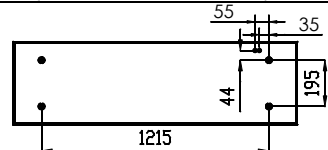

119-224*-50GE*
1500x350x70