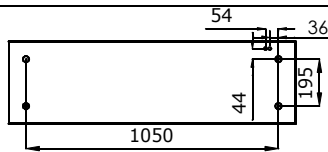

119-214*-10GE*
119-214*-40GE*
119-214*-90GE*

LED
LED
LED

119-224*-40GE*
119-224*-50GE*

LED
LED

119-214*-10GE*
350x350x70

119-214*-40GE*
600x600x70

119-214*-90GE*
900x900x70

119-224*-40GE*
1200x350x70

14-204*-40G**	600x600x129 mm
14-204*-90G**	900x900x129 mm
14-204*-16G**	1200x1200x129mm
14-204*-25G**	1500x1500x129mm

600x600x129 mm

900x900x129 mm

1200x1200x129mm

1500x1500x129mm

00-00331

75 mm Ø 6 mm

○ NESAHAT NA LEDKY !
 ○ DO NOT TOUCH LED !
 ○ NICHT BERÜHREN LED !
 ○ Не касаться LED !