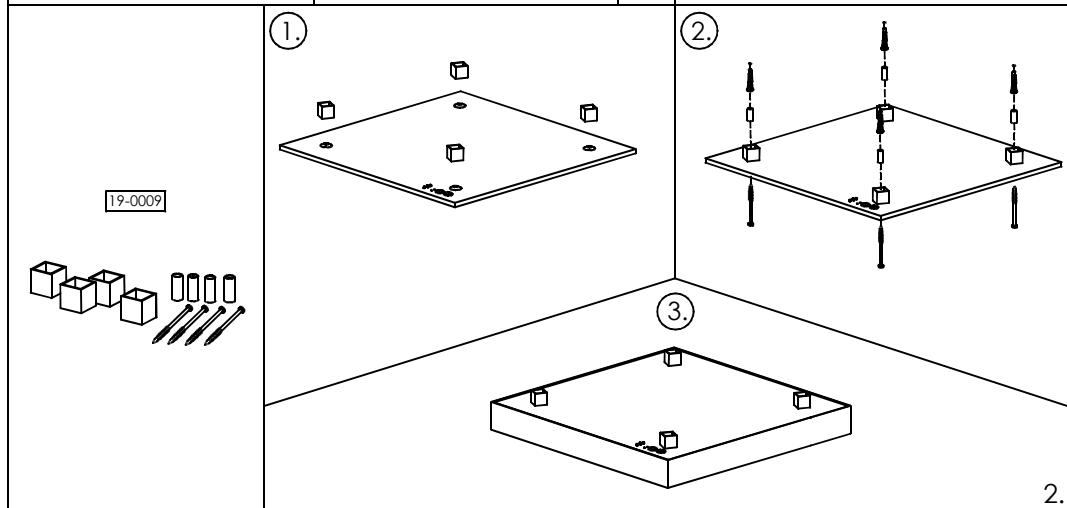

119-214*-10GE*
119-214*-40GE*
119-214*-90GE*

LED
LED
LED

119-224*-40GE*
119-224*-50GE*

LED
LED

119-214*-10GE*
350x350x70

119-214*-40GE*
600x600x70

119-214*-90GE*
900x900x70

119-224*-40GE*
1200x350x70

119-224*-50GE*
1500x350x70

- Světelný zdroj v tomto svítidle smí vyměnit pouze výrobce nebo jeho smluvní servisní technik nebo podobně kvalifikovaná osoba!
- The light source in this luminaire may be replaced only by the manufacturer or its contractual service technician or a similarly qualified person!
- Die Lichtquelle dieser Leuchte darf nur vom Hersteller oder einem von ihm beauftragten Servicetechniker oder einer vergleichbar qualifizierten Person ersetzt werden.
- Источник света данного светильника может быть заменен только производителем, уполномоченным им сервисным техником или специалистом с соответствующей квалификацией
- Montáž smí provádět pouze pracovník s odbornou elektrotechnickou kvalifikací. Před prováděním jakékoliv údržby vypněte přívod el. proudu.
- The installation may only be carried by authorised specialist. Always switch-off the power supply before carrying out any maintenance.
- Die Leuchtenmontage kann nur von autorisiertem Fachpersonal durchgeführt werden. Vor der beliebigen Wartungsausführung die Einspeisung abschalten.
- Установка светильников разрешена только квалифицированным электромонтером.
- Výrobce nenesie zodpovednosť za nesprávne zacházenie s produktom.
- The manufacturer is not responsible for the incorrect use and assembly of its products.
- Der Hersteller trägt keine Verantwortung für eine falsche Verwendung des Produktes.
- Производитель не несет ответственности за неправильное обращение с продуктом.