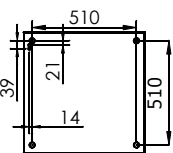

119-214*-10GE*
119-214*-40GE*
119-214*-90GE*

LED
LED
LED

119-224*-40GE*
119-224*-50GE*

LED
LED

119-214*-10GE*
350x350x70

119-214*-40GE*
600x600x70

119-214*-90GE*
900x900x70

119-224*-40GE*
1200x350x70

14-204*-40G**	600x600x129 mm
14-204*-90G**	900x900x129 mm
14-204*-16G**	1200x1200x129mm
14-204*-25G**	1500x1500x129mm

600x600x129 mm

900x900x129 mm

1200x1200x129mm

1500x1500x129mm

00-00331

75 mm Ø 6 mm

○ NESAHAT NA LEDKY !
 ○ DO NOT TOUCH LED !
 ○ NICHT BERÜHREN LED !
 ○ Не касаться LED !