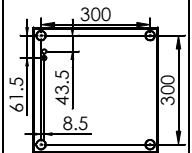

119-214*-10GE*
119-214*-40GE*
119-214*-90GE*

LED
LED
LED

119-224*-40GE*
119-224*-50GE*

LED
LED

119-214*-10GE*
350x350x70

119-214*-40GE*
600x600x70

119-214*-90GE*
900x900x70

119-224*-40GE*
1200x350x70

14-204*-40G**	600x600x129 mm
14-204*-90G**	900x900x129 mm
14-204*-16G**	1200x1200x129mm
14-204*-25G**	1500x1500x129mm

600x600x129 mm

900x900x129 mm

1200x1200x129mm

1500x1500x129mm

00-00331

75 mm Ø 6 mm

○ NESAHAT NA LEDKY !
 ○ DO NOT TOUCH LED !
 ○ NICHT BERÜHREN LED !
 ○ Не касаться LED !