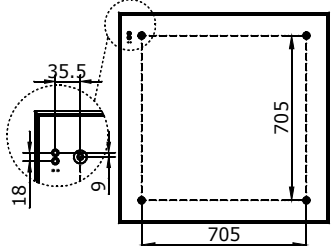

900x900x129 mm