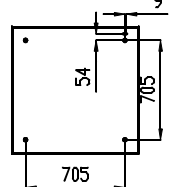

119-214*-10GE*
119-214*-40GE*
119-214*-90GE*

LED
LED
LED

119-224*-40GE*
119-224*-50GE*

LED
LED

119-214*-10GE*
350x350x70

119-214*-40GE*
600x600x70

119-214*-90GE*
900x900x70

119-224*-40GE*
1200x350x70

14-204*-40G**	600x600x129 mm
14-204*-90G**	900x900x129 mm
14-204*-16G**	1200x1200x129mm
14-204*-25G**	1500x1500x129mm

600x600x129 mm

900x900x129 mm

1200x1200x129mm

1500x1500x129mm

00-00331

75 mm Ø 6 mm

○ NESAHAT NA LEDKY !
 ○ DO NOT TOUCH LED !
 ○ NICHT BERÜHREN LED !
 ○ Не касаться LED !