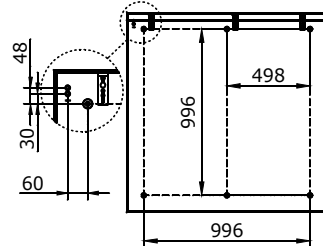

1200x1200x129mm