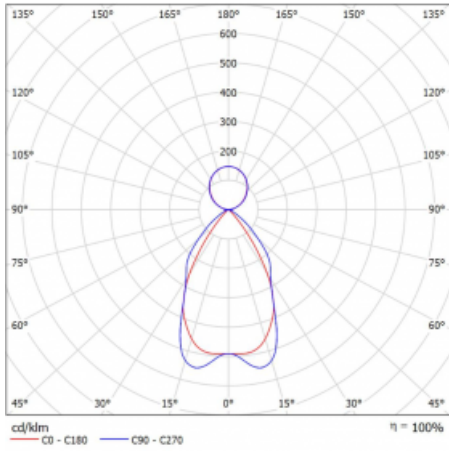

Curve

Luminaire power input 33.4 W ± 10 %

Connection of the luminaires Electronic ballast non-dimmable

Electrical voltage 220-240V

Frequency 50/60Hz

⊕ CE IP 20