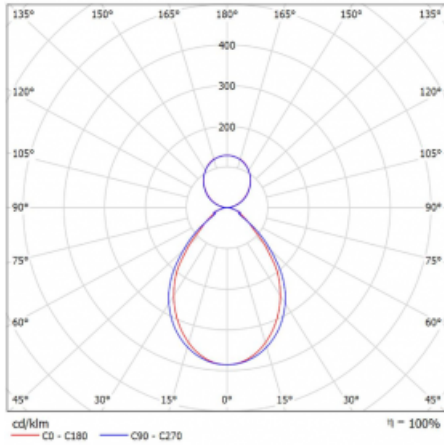

Curve

Luminaire power input* 61.5 W

Connection of the luminaires ON/OFF + 3h emergency

Electrical voltage 220-240V

Frequency 50/60Hz

⊕ CE IP 40

*±10 %