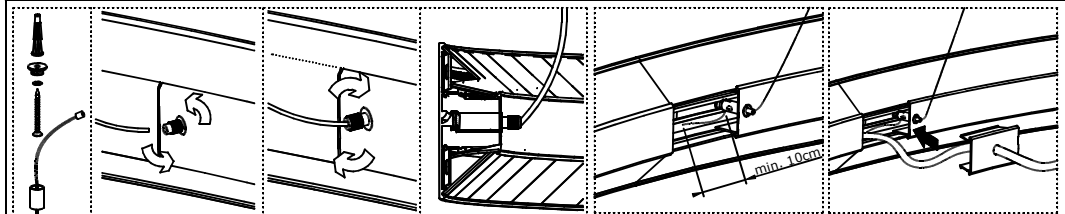

108-501K-31FO*/8*0	L = 632mm	A=447mm	LED-MODUL 96W
108-511K-47FS*/8*0	L = 995mm	A=704mm	LED-MODUL 151W
108-521K-63FV*/8*0	L = 1332mm	A=942mm	LED-MODUL 187W
108-531K-77FZ*/8*0	L = 1671mm	A=1182mm	LED-MODUL 240W
108-541K-95FZ*/8*0	L1 = 1435mm	A=1435mm	LED-MODUL 295W
108-551K-B2FZ*/8*0	L1 = 1729mm	A=1729mm	LED-MODUL 343W
108-561K-C6FZ*/8*0	L2 = 1497mm	A=1956mm	LED-MODUL 390W