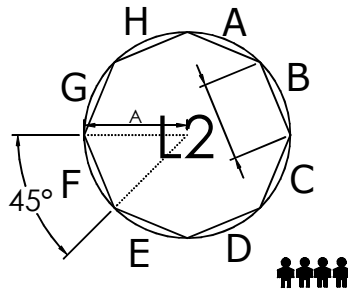

108-501K-31FO*/8*0	L = 632mm	A=447mm	LED-MODUL 96W
108-511K-47FS*/8*0	L = 995mm	A=704mm	LED-MODUL 151W
108-521K-63FV*/8*0	L = 1332mm	A=942mm	LED-MODUL 187W
108-531K-77FZ*/8*0	L = 1671mm	A=1182mm	LED-MODUL 240W
108-541K-95FZ*/8*0	L1 = 1435mm	A=1435mm	LED-MODUL 295W
108-551K-B2FZ*/8*0	L1 = 1729mm	A=1729mm	LED-MODUL 343W
108-561K-C6FZ*/8*0	L2 = 1497mm	A=1956mm	LED-MODUL 390W