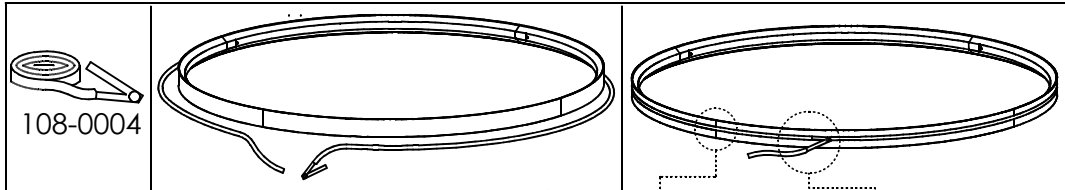

108-501K-31FO*/8*0	L = 632mm	A=447mm	LED-MODUL 96W
108-511K-47FS*/8*0	L = 995mm	A=704mm	LED-MODUL 151W
108-521K-63FV*/8*0	L = 1332mm	A=942mm	LED-MODUL 187W
108-531K-77FZ*/8*0	L = 1671mm	A=1182mm	LED-MODUL 240W
108-541K-95FZ*/8*0	L1 = 1435mm	A=1435mm	LED-MODUL 295W
108-551K-B2FZ*/8*0	L1 = 1729mm	A=1729mm	LED-MODUL 343W
108-561K-C6FZ*/8*0	L2 = 1497mm	A=1956mm	LED-MODUL 390W