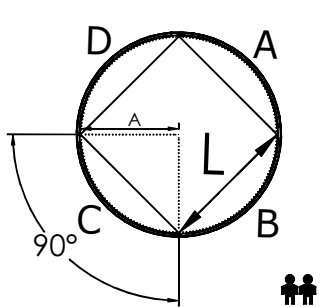

108-501K-31FO*/8*0	L = 632mm	A=447mm	LED-MODUL 96W
108-511K-47FS*/8*0	L = 995mm	A=704mm	LED-MODUL 151W
108-521K-63FV*/8*0	L = 1332mm	A=942mm	LED-MODUL 187W
108-531K-77FZ*/8*0	L = 1671mm	A=1182mm	LED-MODUL 240W
108-541K-95FZ*/8*0	L1 = 1435mm	A=1435mm	LED-MODUL 295W
108-551K-B2FZ*/8*0	L1 = 1729mm	A=1729mm	LED-MODUL 343W
108-561K-C6FZ*/8*0	L2 = 1497mm	A=1956mm	LED-MODUL 390W