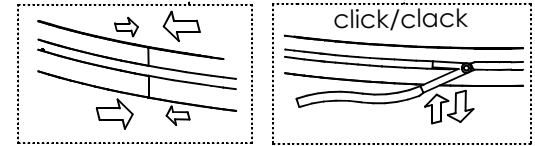

108-501K-31FO*/8*0	L = 632mm	A=447mm	LED-MODUL 96W
108-511K-47FS*/8*0	L = 995mm	A=704mm	LED-MODUL 151W
108-521K-63FV*/8*0	L = 1332mm	A=942mm	LED-MODUL 187W
108-531K-77FZ*/8*0	L = 1671mm	A=1182mm	LED-MODUL 240W
108-541K-95FZ*/8*0	L1 = 1435mm	A=1435mm	LED-MODUL 295W
108-551K-B2FZ*/8*0	L1 = 1729mm	A=1729mm	LED-MODUL 343W
108-561K-C6FZ*/8*0	L2 = 1497mm	A=1956mm	LED-MODUL 390W