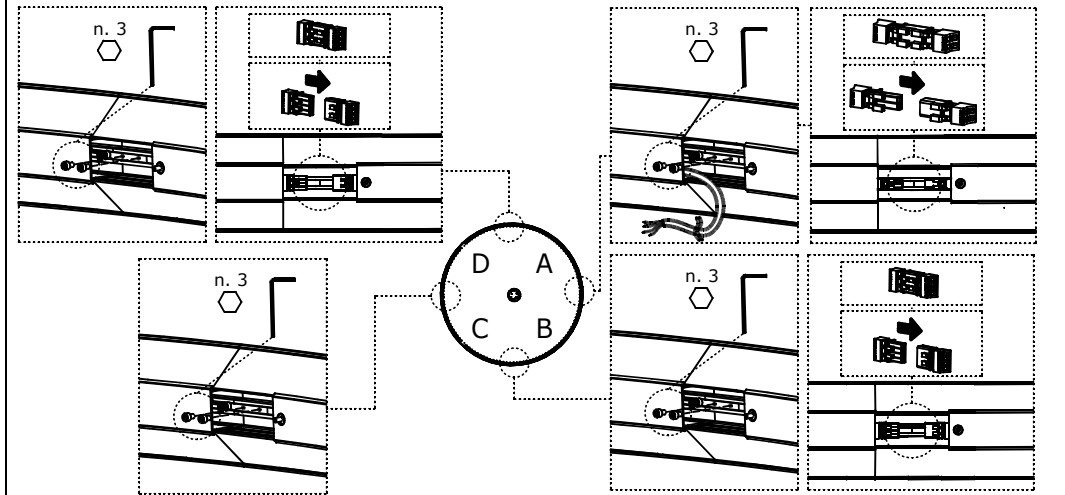

108-501K-31FO*/8*0	L = 632mm	A=447mm	LED-MODUL 96W
108-511K-47FS*/8*0	L = 995mm	A=704mm	LED-MODUL 151W
108-521K-63FV*/8*0	L = 1332mm	A=942mm	LED-MODUL 187W
108-531K-77FZ*/8*0	L = 1671mm	A=1182mm	LED-MODUL 240W
108-541K-95FZ*/8*0	L1 = 1435mm	A=1435mm	LED-MODUL 295W
108-551K-B2FZ*/8*0	L1 = 1729mm	A=1729mm	LED-MODUL 343W
108-561K-C6FZ*/8*0	L2 = 1497mm	A=1956mm	LED-MODUL 390W