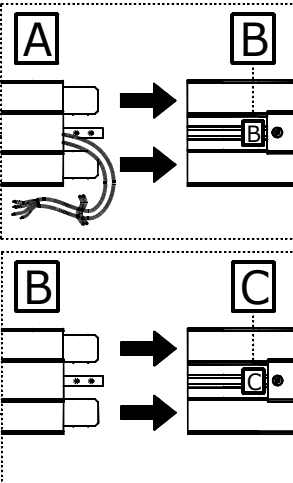

108-501K-31FO*/8*0	L = 632mm	A=447mm	LED-MODUL 96W
108-511K-47FS*/8*0	L = 995mm	A=704mm	LED-MODUL 151W
108-521K-63FV*/8*0	L = 1332mm	A=942mm	LED-MODUL 187W
108-531K-77FZ*/8*0	L = 1671mm	A=1182mm	LED-MODUL 240W
108-541K-95FZ*/8*0	L1 = 1435mm	A=1435mm	LED-MODUL 295W
108-551K-B2FZ*/8*0	L1 = 1729mm	A=1729mm	LED-MODUL 343W
108-561K-C6FZ*/8*0	L2 = 1497mm	A=1956mm	LED-MODUL 390W