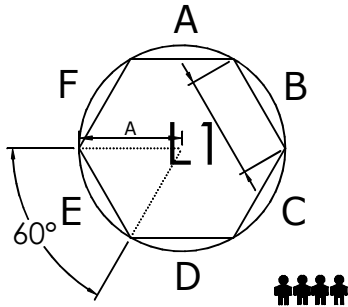

108-501K-31FO*/8*0	L = 632mm	A=447mm	LED-MODUL 96W
108-511K-47FS*/8*0	L = 995mm	A=704mm	LED-MODUL 151W
108-521K-63FV*/8*0	L = 1332mm	A=942mm	LED-MODUL 187W
108-531K-77FZ*/8*0	L = 1671mm	A=1182mm	LED-MODUL 240W
108-541K-95FZ*/8*0	L1 = 1435mm	A=1435mm	LED-MODUL 295W
108-551K-B2FZ*/8*0	L1 = 1729mm	A=1729mm	LED-MODUL 343W
108-561K-C6FZ*/8*0	L2 = 1497mm	A=1956mm	LED-MODUL 390W