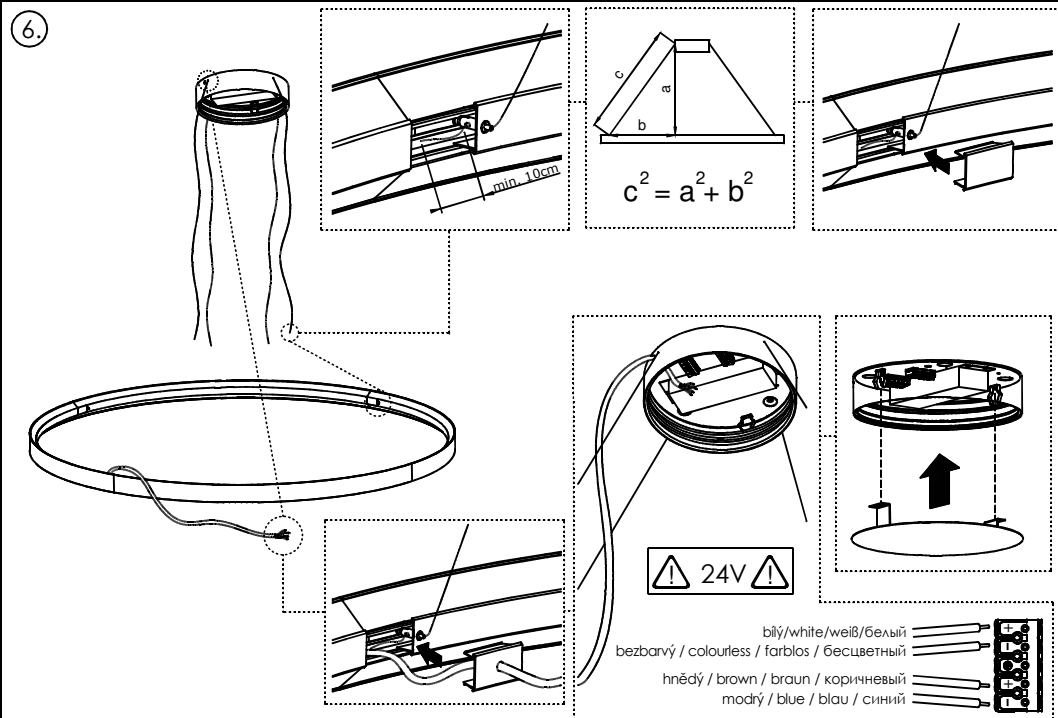

108-501K-31FO*/8*0
108-511K-47FS*/8*0
108-521K-63FV*/8*0
108-531K-77FZ*/8*0

- Světelný zdroj v tomto svítidle smí vyměnit pouze výrobce nebo jeho smluvní servisní technik nebo podobně kvalifikovaná osoba!
- The light source in this luminaire may be replaced only by the manufacturer or its contractual service technician or a similarly qualified person!
- Die Lichtquelle dieser Leuchte darf nur vom Hersteller oder einem von ihm beauftragten Servicetechniker oder einer vergleichbar qualifizierten Person ersetzt werden.
- Источник света данного светильника может быть заменен только производителем, уполномоченным им сервисным техником или специалистом с соответствующей квалификацией

- Montáž smí provádět pouze pracovník s odbornou elektrotechnickou kvalifikací. Před prováděním jakékoliv údržby vypněte přívod el. proudu.
- The installation may only be carried by authorised specialist. Always switch-off the power supply before carrying out any maintenance.
- Die Leuchtenmontage kann nur von autorisiertem Fachpersonal durchgeführt werden. Vor der beliebigen Wartungsausführung die Einspeisung abschalten.
- Установка светильников разрешена только квалифицированным электромонтером.

- Výrobce nenese odpovědnost za nesprávné zacházení s produkty.
- The manufacturer is not responsible for the incorrect use and assembly of its products.
- Der Hersteller trägt keine Verantwortung für eine falsche Verwendung des Produktes.
- Производитель не несет ответственности за неправильное обращение с продуктом.