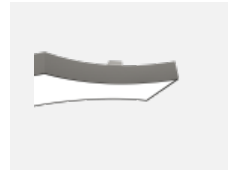

Luminaire

Mila-S

101S-201K-10GHE/840, W

One model, thousands of combinations. The Mila-S luminaire, designed by the world's leading designer Rob Van Beek, is innovative in every aspect. Thanks to a unique magnetic system, you can connect the luminaires to create spatial structures of various shapes without the need for tools. However, none of this would be possible without the latest LED technology, which is hidden inside the aluminium profiles in white, black or silver. In addition, the hidden light source does not create any undesirable shadows. Thanks to the possibility of dimming, the luminaire is suitable for showrooms, offices and various representative spaces. Even the name of this lighting system is perfectly thought through – Mila means “a thousand” in Italian.

Design Rob van Beek

Technical drawing

Type of installation	Surface, Wall mounted, Suspended
Light distribution	Direct-indirect
Luminaire shape	Other shape
Colour of the luminaires	White
Material	Aluminium
Lifetime	L80/B20 50 000 hours
Warranty	5 years
Description of luminaires	Luminaire surface/wall mounted/suspended
Dimensions (l × w × h mm)	1040 mm × 445 mm × 70 mm
Light source	LED MODUL
DIR optical system	Opal diffuser
INDIR optical system	Opal cover
Luminous flux*	5460 lm
Colour Temperature	4000 K cool white
Luminous efficacy	105 lm/W
MacAdam Light source	3
Colour rendering index	80
UGR max. X=4H Y=8H, ρ=70,50,20	20.4

Installation instructions

Photos

Accessories

00-00300, N
wire suspension
2000mm

00-00301, N
wire suspension
4000mm

00-00302, N
wire suspension
6000mm

00-00370, W
ceiling cup 80x80x32mm

101-0001, W
accessory for creating of
distance between
mounting surface