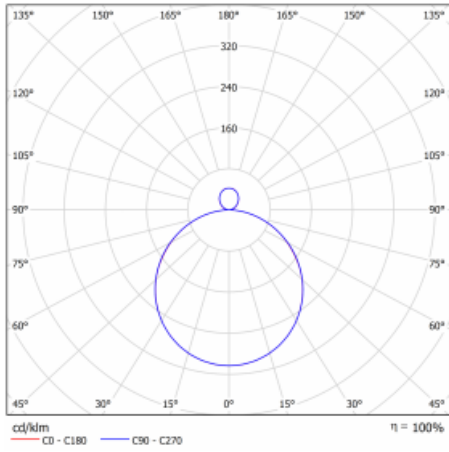

## Technical drawing

Type of installation	Surface, Wall mounted, Suspended
Light distribution	Direct-indirect
Luminaire shape	Other shape
Colour of the luminaires	Black
Material	Aluminium
Lifetime	L80/B20 50 000 hours
Warranty	5 years
Description of luminaires	Luminaire surface/wall mounted/suspended
Dimensions (l × w × h mm)	1040 mm × 445 mm × 70 mm
Weight	7.3 kg
Light source	LED MODUL
DIR optical system	Opal diffuser
INDIR optical system	Opal cover
Luminous flux*	5200 lm
Colour Temperature	3000 K warm white
Luminous efficacy	100 lm/W
MacAdam Light source	3
Colour rendering index	80
UGR max. X=4H Y=8H, $\rho=70,50,20$	20.2