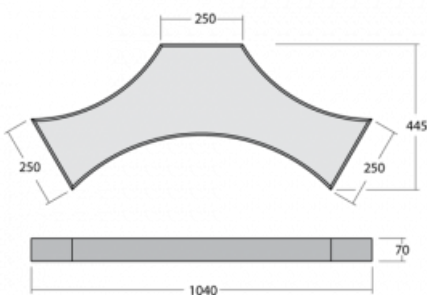

Technical drawing

Type of installation	Surface, Wall mounted, Suspended
Light distribution	Direct-indirect
Luminaire shape	Other shape
Colour of the luminaires	Black
Material	Aluminium
Lifetime	L80/B20 50 000 hours
Warranty	5 years
Description of luminaires	Luminaire surface/wall mounted/suspended
Dimensions	1040 mm × 445 mm × 70 mm
Weight	7.3 kg
Light source	LED MODUL
Type of optical system	Opal diffuser
Luminous flux*	5200 lm
Colour Temperature	3000 K warm white
Luminous efficacy	100 lm/W
MacAdam Light source	3
Colour rendering index	80
UGR max. X=4H Y=8H, $\rho=70,50,20$	20.2