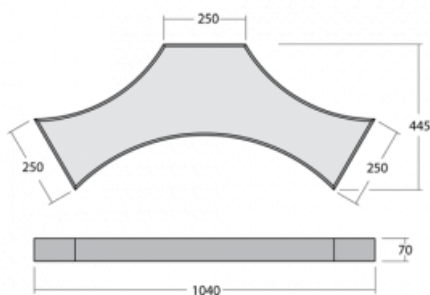

Luminaire

Mila-S

101S-201K-10GGE/840, B

One model, thousands of combinations. The Mila-S luminaire, designed by the world's leading designer Rob Van Beek, is innovative in every aspect. Thanks to a unique magnetic system, you can connect the luminaires to create spatial structures of various shapes without the need for tools. However, none of this would be possible without the latest LED technology, which is hidden inside the aluminium profiles in white, black or silver. In addition, the hidden light source does not create any undesirable shadows. Thanks to the possibility of dimming, the luminaire is suitable for showrooms, offices and various representative spaces. Even the name of this lighting system is perfectly thought through – Mila means “a thousand” in Italian.

Design Rob van Beek

Technical drawing

Type of installation	Surface, Wall mounted, Suspended
Light distribution	Direct-indirect
Luminaire shape	Other shape
Colour of the luminaires	Black
Material	Aluminium
Lifetime	L80/B20 50 000 hours
Warranty	5 years
Description of luminaires	Luminaire surface/wall mounted/suspended
Dimensions (l × w × h mm)	1040 mm × 445 mm × 70 mm
Weight	7.3 kg
Light source	LED MODUL
DIR optical system	Opal diffuser
INDIR optical system	Opal cover
Luminous flux*	3730 lm
Colour Temperature	4000 K cool white
Luminous efficacy	108 lm/W
MacAdam Light source	3
Colour rendering index	80
UGR max. X=4H Y=8H, $\rho=70,50,20$	19.1