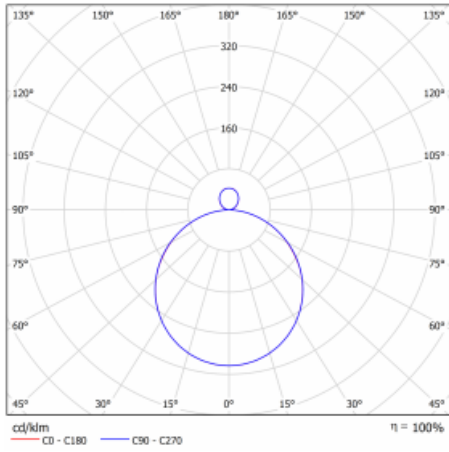

Luminaire

Mila-S

101S-201K-10GGE/840, B

One model, thousands of combinations. The Mila-S luminaire, designed by the world's leading designer Rob Van Beek, is innovative in every aspect. Thanks to a unique magnetic system, you can connect the luminaires to create spatial structures of various shapes without the need for tools. However, none of this would be possible without the latest LED technology, which is hidden inside the aluminium profiles in white, black or silver. In addition, the hidden light source does not create any undesirable shadows. Thanks to the possibility of dimming, the luminaire is suitable for showrooms, offices and various representative spaces. Even the name of this lighting system is perfectly thought through – Mila means “a thousand” in Italian.

Design Rob van Beek

Technical drawing

Type of installation	Surface, Wall mounted, Suspended
Light distribution	Direct-indirect
Luminaire shape	Other shape
Colour of the luminaires	Black
Material	Aluminium
Lifetime	L80/B20 50 000 hours
Warranty	5 years
Description of luminaires	Luminaire surface/wall mounted/suspended
Dimensions (l × w × h mm)	1040 mm × 445 mm × 70 mm
Weight	7.3 kg
Light source	LED MODUL
DIR optical system	Opal diffuser
INDIR optical system	Opal cover
Luminous flux*	3730 lm
Colour Temperature	4000 K cool white
Luminous efficacy	108 lm/W
MacAdam Light source	3
Colour rendering index	80
UGR max. X=4H Y=8H, $\rho=70,50,20$	19.1

Curve

Luminaire power input* 34.5 W

Connection of the luminaires ON/OFF

Electrical voltage 220-240V

Frequency 50/60Hz

 **CE** IP 20

* $\pm 10\%$

Downloads