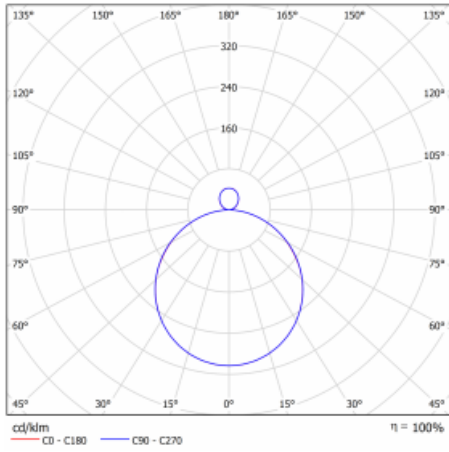

Curve

Luminaire power input* 34.5 W

Connection of the luminaires ON/OFF

Electrical voltage 220-240V

Frequency 50/60Hz

⊕ CE IP 20

*±10 %