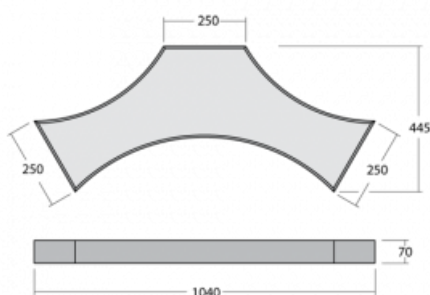

# Mila-S

101S-201K-10GGE/830, B

One model, thousands of combinations. The Mila-S luminaire, designed by the world's leading designer Rob Van Beek, is innovative in every aspect. Thanks to a unique magnetic system, you can connect the luminaires to create spatial structures of various shapes without the need for tools. However, none of this would be possible without the latest LED technology, which is hidden inside the aluminium profiles in white, black or silver. In addition, the hidden light source does not create any undesirable shadows. Thanks to the possibility of dimming, the luminaire is suitable for showrooms, offices and various representative spaces. Even the name of this lighting system is perfectly thought through – Mila means “a thousand” in Italian.

## Technical drawing

Type of installation	Surface, Wall mounted, Suspended
Light distribution	Direct-indirect
Luminaire shape	Other shape
Colour of the luminaires	Black
Material	Aluminium
Lifetime	L80/B20 50 000 hours
Warranty	5 years
Description of luminaires	Luminaire surface/wall mounted/suspended
Dimensions (l × w × h mm)	1040 mm × 445 mm × 70 mm
Light source	LED MODUL
DIR optical system	Opal diffuser
INDIR optical system	Opal cover
Luminous flux*	3580 lm
Colour Temperature	3000 K warm white
Luminous efficacy	104 lm/W
MacAdam Light source	3
Colour rendering index	80
UGR max. X=4H Y=8H, ρ=70,50,20	19