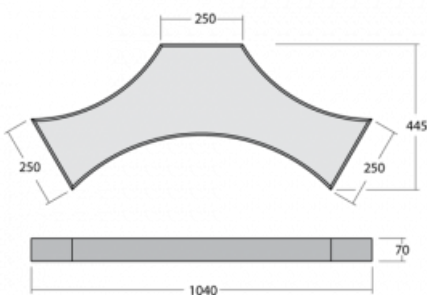

Luminaire

Mila-S

101S-201K-10GGD/840, B

One model, thousands of combinations. The Mila-S luminaire, designed by the world's leading designer Rob Van Beek, is innovative in every aspect. Thanks to a unique magnetic system, you can connect the luminaires to create spatial structures of various shapes without the need for tools. However, none of this would be possible without the latest LED technology, which is hidden inside the aluminium profiles in white, black or silver. In addition, the hidden light source does not create any undesirable shadows. Thanks to the possibility of dimming, the luminaire is suitable for showrooms, offices and various representative spaces. Even the name of this lighting system is perfectly thought through – Mila means “a thousand” in Italian.

Design Rob van Beek

Technical drawing

Type of installation	Surface, Wall mounted, Suspended
Light distribution	Direct-indirect
Luminaire shape	Other shape
Colour of the luminaires	Black
Material	Aluminium
Lifetime	L80/B20 50 000 hours
Warranty	5 years
Description of luminaires	Luminaire surface/wall mounted/suspended
Dimensions (l × w × h mm)	1040 mm × 445 mm × 70 mm
Weight	7.4 kg
Light source	LED MODUL
DIR optical system	Opal diffuser
INDIR optical system	Opal cover
Luminous flux*	3730 lm
Colour Temperature	4000 K cool white
Luminous efficacy	108 lm/W
MacAdam Light source	3
Colour rendering index	80
UGR max. X=4H Y=8H, $\rho=70,50,20$	19.1

Curve

Luminaire power input* 34.5 W

Connection of the luminaires DALI

Electrical voltage 220-240V

Frequency 50/60Hz

⊕ CE IP 20

*±10 %

Downloads