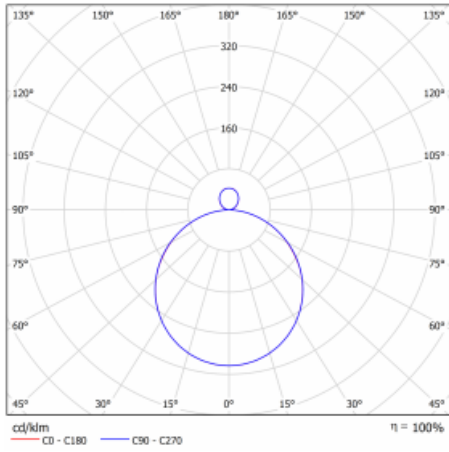

Luminaire

Mila-S

101S-201K-10GGD/840, B

One model, thousands of combinations. The Mila-S luminaire, designed by the world's leading designer Rob Van Beek, is innovative in every aspect. Thanks to a unique magnetic system, you can connect the luminaires to create spatial structures of various shapes without the need for tools. However, none of this would be possible without the latest LED technology, which is hidden inside the aluminium profiles in white, black or silver. In addition, the hidden light source does not create any undesirable shadows. Thanks to the possibility of dimming, the luminaire is suitable for showrooms, offices and various representative spaces. Even the name of this lighting system is perfectly thought through – Mila means “a thousand” in Italian.

Design Rob van Beek

Technical drawing

Type of installation	Surface, Wall mounted, Suspended
Light distribution	Direct-indirect
Luminaire shape	Other shape
Colour of the luminaires	Black
Material	Aluminium
Lifetime	L80/B20 50 000 hours
Warranty	5 years
Description of luminaires	Luminaire surface/wall mounted/suspended
Dimensions (l × w × h mm)	1040 mm × 445 mm × 70 mm
Weight	7.4 kg
Light source	LED MODUL
DIR optical system	Opal diffuser
INDIR optical system	Opal cover
Luminous flux*	3730 lm
Colour Temperature	4000 K cool white
Luminous efficacy	108 lm/W
MacAdam Light source	3
Colour rendering index	80
UGR max. X=4H Y=8H, $\rho=70,50,20$	19.1

Curve

Luminaire power input* 34.5 W

Connection of the luminaires DALI

Electrical voltage 220-240V

Frequency 50/60Hz

⊕ CE IP 20

*±10 %

Downloads