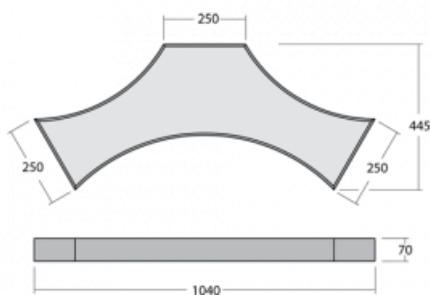

Luminaire

Mila-S

101S-201K-10GGD/830, W

One model, thousands of combinations. The Mila-S luminaire, designed by the world's leading designer Rob Van Beek, is innovative in every aspect. Thanks to a unique magnetic system, you can connect the luminaires to create spatial structures of various shapes without the need for tools. However, none of this would be possible without the latest LED technology, which is hidden inside the aluminium profiles in white, black or silver. In addition, the hidden light source does not create any undesirable shadows. Thanks to the possibility of dimming, the luminaire is suitable for showrooms, offices and various representative spaces. Even the name of this lighting system is perfectly thought through – Mila means “a thousand” in Italian.

Design Rob van Beek

Technical drawing

Type of installation	Surface, Wall mounted, Suspended
Light distribution	Direct-indirect
Luminaire shape	Other shape
Colour of the luminaires	White
Material	Aluminium
Lifetime	L80/B20 50 000 hours
Warranty	5 years
Description of luminaires	Luminaire surface/wall mounted/suspended
Dimensions (l × w × h mm)	1040 mm × 445 mm × 70 mm
Weight	7.3 kg
Light source	LED MODUL
DIR optical system	Opal diffuser
INDIR optical system	Opal cover
Luminous flux*	3580 lm
Colour Temperature	3000 K warm white
Luminous efficacy	104 lm/W
MacAdam Light source	3
Colour rendering index	80
UGR max. X=4H Y=8H, $\rho=70,50,20$	19

Curve

Luminaire power input* 34.5 W

Connection of the luminaires DALI

Electrical voltage 220-240V

Frequency 50/60Hz

⊕ CE IP 20

*±10 %

Downloads