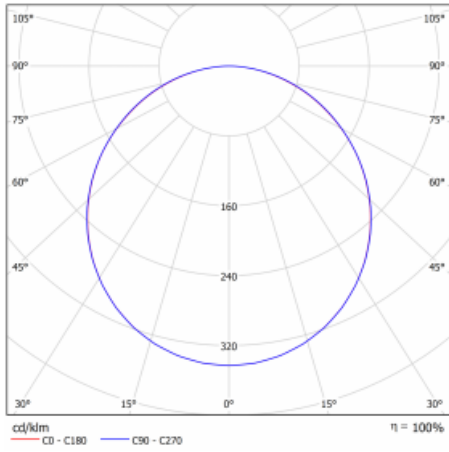

Curve

Luminaire power input* 64.4 W

Connection of the luminaires DALI DT8

Electrical voltage 220-240V

Frequency 50/60Hz

⊕ CE IP 20

*±10 %