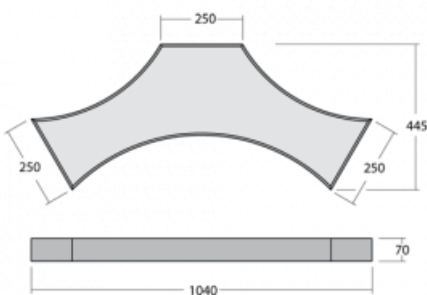

# Mila-S

101S-200K-10GHE/840, W

One model, thousands of combinations. The Mila-S luminaire, designed by the world's leading designer Rob Van Beek, is innovative in every aspect. Thanks to a unique magnetic system, you can connect the luminaires to create spatial structures of various shapes without the need for tools. However, none of this would be possible without the latest LED technology, which is hidden inside the aluminium profiles in white, black or silver. In addition, the hidden light source does not create any undesirable shadows. Thanks to the possibility of dimming, the luminaire is suitable for showrooms, offices and various representative spaces. Even the name of this lighting system is perfectly thought through – Mila means “a thousand” in Italian.

## Technical drawing

Type of installation	Surface, Wall mounted, Suspended
Light distribution	Direct
Luminaire shape	Other shape
Colour of the luminaires	White
Material	Aluminium
Lifetime	L80/B20 50 000 hours
Warranty	5 years
Description of luminaires	Luminaire surface/wall mounted/suspended
Dimensions (l × w × h mm)	1040 mm × 445 mm × 70 mm
Weight	7.4 kg
Light source	LED MODUL
DIR optical system	Opal diffuser
Luminous flux*	4910 lm
Colour Temperature	4000 K cool white
Luminous efficacy	103 lm/W
MacAdam Light source	3
Colour rendering index	80
UGR max. X=4H Y=8H, $\rho=70,50,20$	21.5