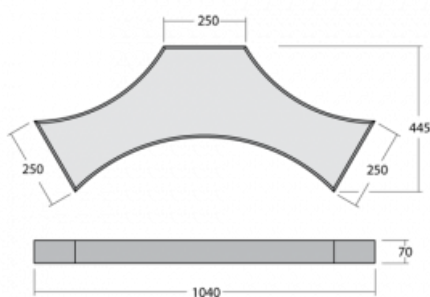

Luminaire

Mila-S

101S-200K-10GHE/840, B

One model, thousands of combinations. The Mila-S luminaire, designed by the world's leading designer Rob Van Beek, is innovative in every aspect. Thanks to a unique magnetic system, you can connect the luminaires to create spatial structures of various shapes without the need for tools. However, none of this would be possible without the latest LED technology, which is hidden inside the aluminium profiles in white, black or silver. In addition, the hidden light source does not create any undesirable shadows. Thanks to the possibility of dimming, the luminaire is suitable for showrooms, offices and various representative spaces. Even the name of this lighting system is perfectly thought through – Mila means “a thousand” in Italian.

Design Rob van Beek

Technical drawing

Type of installation	Surface, Wall mounted, Suspended
Light distribution	Direct
Luminaire shape	Other shape
Colour of the luminaires	Black
Material	Aluminium
Lifetime	L80/B20 50 000 hours
Warranty	5 years
Description of luminaires	Luminaire surface/wall mounted/suspended
Dimensions (l × w × h mm)	1040 mm × 445 mm × 70 mm
Weight	7.4 kg
Light source	LED MODUL
DIR optical system	Opal diffuser
Luminous flux*	4910 lm
Colour Temperature	4000 K cool white
Luminous efficacy	103 lm/W
MacAdam Light source	3
Colour rendering index	80
UGR max. X=4H Y=8H, $\rho=70,50,20$	21.5