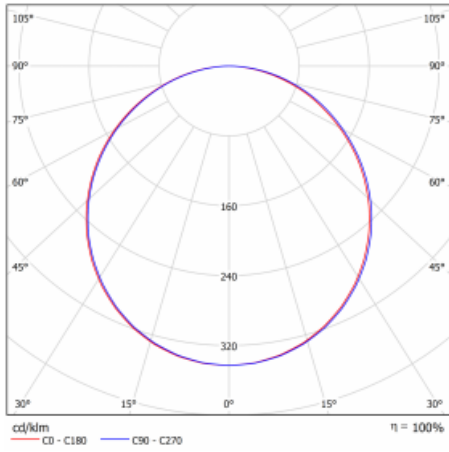

Luminaire

Mila-S

101S-200K-10GHE/840, B

One model, thousands of combinations. The Mila-S luminaire, designed by the world's leading designer Rob Van Beek, is innovative in every aspect. Thanks to a unique magnetic system, you can connect the luminaires to create spatial structures of various shapes without the need for tools. However, none of this would be possible without the latest LED technology, which is hidden inside the aluminium profiles in white, black or silver. In addition, the hidden light source does not create any undesirable shadows. Thanks to the possibility of dimming, the luminaire is suitable for showrooms, offices and various representative spaces. Even the name of this lighting system is perfectly thought through – Mila means “a thousand” in Italian.

Design Rob van Beek

Technical drawing

Type of installation	Surface, Wall mounted, Suspended
Light distribution	Direct
Luminaire shape	Other shape
Colour of the luminaires	Black
Material	Aluminium
Lifetime	L80/B20 50 000 hours
Warranty	5 years
Description of luminaires	Luminaire surface/wall mounted/suspended
Dimensions (l × w × h mm)	1040 mm × 445 mm × 70 mm
Weight	7.4 kg
Light source	LED MODUL
DIR optical system	Opal diffuser
Luminous flux*	4910 lm
Colour Temperature	4000 K cool white
Luminous efficacy	103 lm/W
MacAdam Light source	3
Colour rendering index	80
UGR max. X=4H Y=8H, $\rho=70,50,20$	21.5

Curve

Luminaire power input* 47.5 W

Connection of the luminaires ON/OFF

Electrical voltage 220-240V

Frequency 50/60Hz

⊕ CE IP 20

* $\pm 10\%$

Downloads