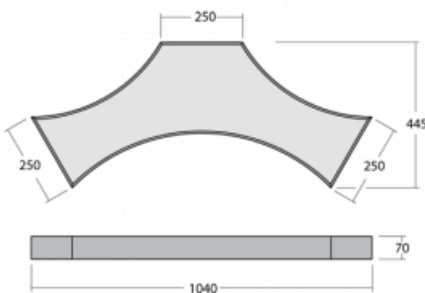

Luminaire

Mila-S

101S-200K-10GHD/830, W

One model, thousands of combinations. The Mila-S luminaire, designed by the world's leading designer Rob Van Beek, is innovative in every aspect. Thanks to a unique magnetic system, you can connect the luminaires to create spatial structures of various shapes without the need for tools. However, none of this would be possible without the latest LED technology, which is hidden inside the aluminium profiles in white, black or silver. In addition, the hidden light source does not create any undesirable shadows. Thanks to the possibility of dimming, the luminaire is suitable for showrooms, offices and various representative spaces. Even the name of this lighting system is perfectly thought through – Mila means “a thousand” in Italian.

Design Rob van Beek

Technical drawing

| | |
|--|--|
| Type of installation | Surface, Wall mounted, Suspended |
| Light distribution | Direct |
| Luminaire shape | Other shape |
| Colour of the luminaires | White |
| Material | Aluminium |
| Lifetime | L80/B20 50 000 hours |
| Warranty | 5 years |
| Description of luminaires | Luminaire surface/wall mounted/suspended |
| Dimensions (l × w × h mm) | 1040 mm × 445 mm × 70 mm |
| Weight | 7.8 kg |
| Light source | LED MODUL |
| DIR optical system | Opal diffuser |
| Luminous flux* | 4670 lm |
| Colour Temperature | 3000 K warm white |
| Luminous efficacy | 98 lm/W |
| MacAdam Light source | 3 |
| Colour rendering index | 80 |
| UGR max. X=4H Y=8H, $\rho=70,50,20$ | 21.3 |

Curve

Luminaire power input* 47.5 W

Connection of the luminaires DALI

Electrical voltage 220-240V

Frequency 50/60Hz

⊕ CE IP 20

*±10 %

Downloads

101-0014, W
cable 5x 0,75 mm, 2m
with WAGO connector,
white

101-0016, W
cable 5x 0,75 mm, 6m
with WAGO connector,
white