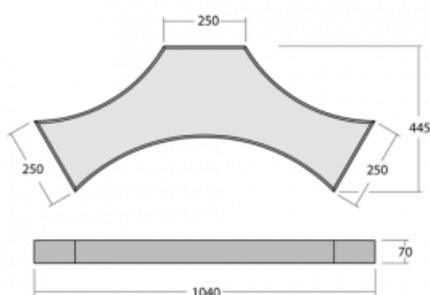

# Mila-S

101S-200K-10GGE/840, W

One model, thousands of combinations. The Mila-S luminaire, designed by the world's leading designer Rob Van Beek, is innovative in every aspect. Thanks to a unique magnetic system, you can connect the luminaires to create spatial structures of various shapes without the need for tools. However, none of this would be possible without the latest LED technology, which is hidden inside the aluminium profiles in white, black or silver. In addition, the hidden light source does not create any undesirable shadows. Thanks to the possibility of dimming, the luminaire is suitable for showrooms, offices and various representative spaces. Even the name of this lighting system is perfectly thought through – Mila means “a thousand” in Italian.

## Technical drawing

Type of installation	Surface, Wall mounted, Suspended
Light distribution	Direct
Luminaire shape	Other shape
Colour of the luminaires	White
Material	Aluminium
Lifetime	L80/B20 50 000 hours
Warranty	5 years
Description of luminaires	Luminaire surface/wall mounted/suspended
Dimensions (l × w × h mm)	1040 mm × 445 mm × 70 mm
Weight	7.4 kg
Light source	LED MODUL
DIR optical system	Opal diffuser
Luminous flux*	3350 lm
Colour Temperature	4000 K cool white
Luminous efficacy	103 lm/W
MacAdam Light source	3
Colour rendering index	80
UGR max. X=4H Y=8H, $\rho=70,50,20$	20.1